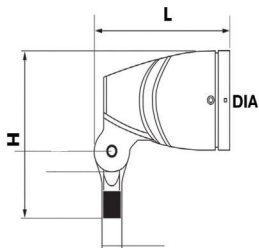

FLD-12

FLD-12-GRN

FLD-12-WH

DIMENSIONS:

FLD-12 6-5/8"(L) x 4-7/8"(H) x 4"(D)
 FLD-30 7-3/4"(L) x 5-3/4"(H) x 5-1/8"(D)

Mounts to landscape post or any 1/2" hub

Easily mounts to 1/2" hub on weatherproof box

Isolated driver compartment

Fully adjustable 1/2" threaded knuckle for aiming versatility

Bullet LED Flood Light

Ideal for general site lighting, landscape, sign lighting, flag poles and pathways. Driver located in isolated compartment for improved thermal management.

ELECTRICAL SPECIFICATIONS:

- Voltage: 120/277V AC
- Wattage: 12W
- Other wattages available: 30W
- Power factor: >0.9

LIGHTING SPECIFICATIONS:

- LED type/brand: CREE
- Total lumens: CW 850 WW 800
- Color temperature: CW 5000K/ WW 3500K
- Color rendering index: >72
- Beam angle: 90°

SPECIAL FEATURES:

- Total versatility provided by fully adjustable 1/2" threaded knuckle

HOUSING SPECIFICATIONS:

- Die-cast aluminum with powder coat finish
- Tempered glass lens with seamless silicone gasket
- Fluted reflector provides even light distribution
- Suitable for wet locations, IP54
- Color Available: White, Dark bronze, Green