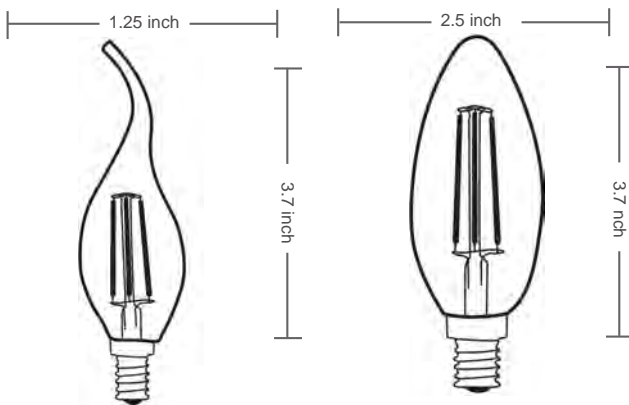

Product Information:

- Increase energy savings and shorten payback period
- High intensity: ready to replace existing 40w halogen
- Suitable for use in existing fixtures
- Dimmable with most dimmers including: Lutron Diva and Skylark Series
- 3 Year Limited Warranty

Type	Model	Volt	Watt	Lumen	Color	CRI	Beam Spread
Filament E12 Torpedo	LED-FLM-E12T-4W-27K	120V	4W	400	Warm- 2700k	>83	360°
Filament E12 Torpedo	LED-FLM-E12T-4W-60K	120V	4W	400	Day- 6000k	>83	360°
Filament E12 Flame	LED-FLM-E12FL-4W-27K	120V	4W	400	Warm- 2700k	>83	360°