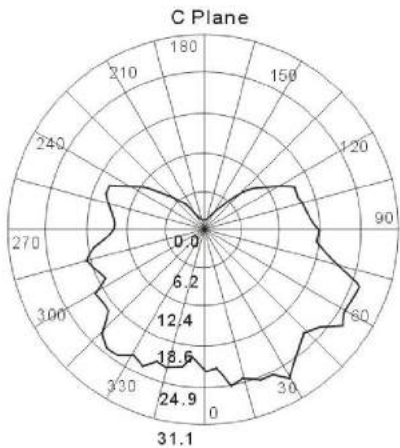

Specification

High Performance LED Candle Light

LED

25,000 Hours Life, 3Watt, 120VAC

Applications:

Chandeliers, Wall Sconces, Wall Lanterns, Pendants

Features:

- Replace Existing 25W Incandescent And Save 80% Energy
- Instant On High Power LED Lasts Up To 25,000 Hours
- No UV Or Infrared Radiation
- E12 And E26 Adapter Included
- Center Stand Design Creates Incandescent Sparkle Effect

Plane	(50%Ang.)	(10%Ang.)
C90.0:	241.7	308.8

Catalog Number

Notes

Type

Specification:

Input Line Voltage:	120VAC
Input Power	3W
Input Line Frequency	60Hz
Lamp Life (Rated)	25,000hrs
Minimum Starting Temp	-20°
Maximum Operating Temp	40°C
CCT	3000K
CRI	≥80
Lumens	200
Beam Angle	240°