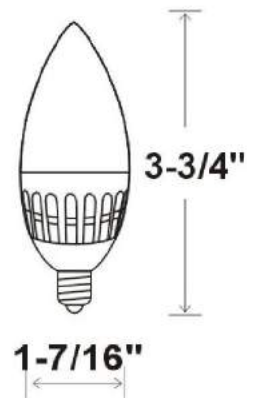

Specification

High Performance LED Candle Light

LED

25,000 Hours Life, 3Watt, 120VAC

Applications:

Chandeliers, Wall Sconces, Wall Lanterns, Pendants

Features:

- Replace Existing 25W Incandescent And Save 80% Energy
- Instant On High Power LED Lasts Up To 25,000 Hours
- No UV Or Infrared Radiation
- E12 And E26 Adapter Included
- Center Stand Design Creates Incandescent Sparkle Effect

Plane	(50%Ang.)	(10%Ang.)
C90.0:	241.7	308.8

Catalog Number

Notes

Type

Specification:

Input Line Voltage:	120VAC
Input Power	3W
Input Line Frequency	60Hz
Lamp Life (Rated)	25,000hrs
Minimum Starting Temp	-20°
Maximum Operating Temp	40°C
CCT	3000K
CRI	≥80
Lumens	200
Beam Angle	240°