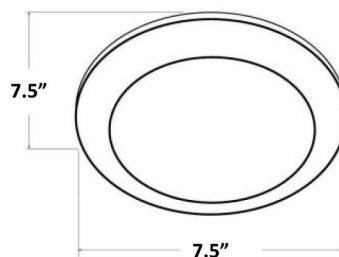

DIMENSIONS:

2" H x 7.5" W x 7.5" D

Recessed Mounting

Surface Mounting

LED Disc Downlight 6"

Universal surface mount
 Fits most J-boxes & 5"/6" recessed housings
 New direct A/C technology does not require an LED driver,
 contributes to longer life and generates less heat.
 Rated for wet location.
 Saves up to \$452.22
 Last up to 30 years

ELECTRICAL SPECIFICATIONS:

- Working voltage: 120V AC
- Watts: 15W
- CRI: 90
- Power factor: 90% +

LIGHTING SPECIFICATIONS:

- Fully dimmable
- Lumens: 1000
- Beam angle: 120°
- LED: Epistar —35,000 hour design life
- Lens: Translucent acrylic
- Color temperature: 2700K and 3000K (Warm white), 4100K (natural white), 5000K Daylight