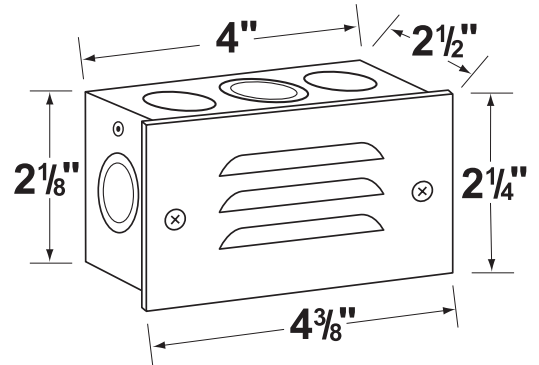

JOB INFORMATION

TYPE: _____ DATE: _____

JOB NAME & ADDRESS: _____

PRODUCT #:

TOTAL QUANTITY:

LAMP TYPE & WATTAGE:

TRANSFORMER:

CONTRACTOR:

SPECIFIER: