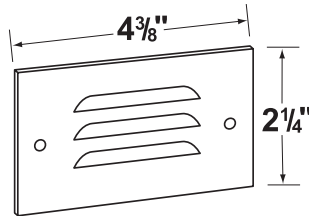

CX-873 Faceplate