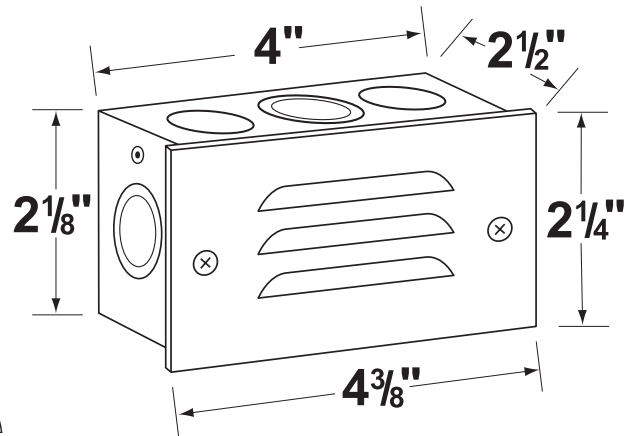

SPECIFICATION SHEET

PRODUCT # : CL-361B

• Step

• Brass

Fixture Specifications:

- Housing:** White powder coated steel mount box with S.C. bayonet socket.
- Faceplate:** Stamped brass available in **AB**- Antique Bronze. AB finish will vary due to artistic process. Also available in **BK, BZ, OC, RC, RT, SI, WH**
- Lens:** High impact white polycarbonate
- Socket:** Top grade fixed SC bayonet socket
- Lamp:** 12 volt, S.C Bayonet 27W Max. L-SCB-1141 (18W) standard. LED lamps available in 2W and 2.5W, with 2700K-warm white or 3000K-cool white color temperature. Xenon and halogen lamps also available.
- Gasket:** Silicone gasket providing water-tight protection.

- Wiring:** Fixture comes prewired with a 12 inch direct burial cord. Wire connector is sold separately. Silicone filled wire nut (**CX-854**) may be ordered to Corona Lighting.
- Mounting:** Recessed box to mount into concrete, brick or Masonry. Outdoor use only.
- Electrical Notes:** A remote 12V transformer is required. Options are available from Corona Lighting. Voltage range for 12V halogen lamps are 11V-12.5V. Voltage range for LED lamps are 8V-21V.
- Warranty:** **AB, OC, SI, and RC**- Limited lifetime warranty on fixture housing and faceplate against manufacturer's defects. **BK, BZ, RT and WH**- Five year warranty on fixture housing and faceplate against manufacturer's defects.