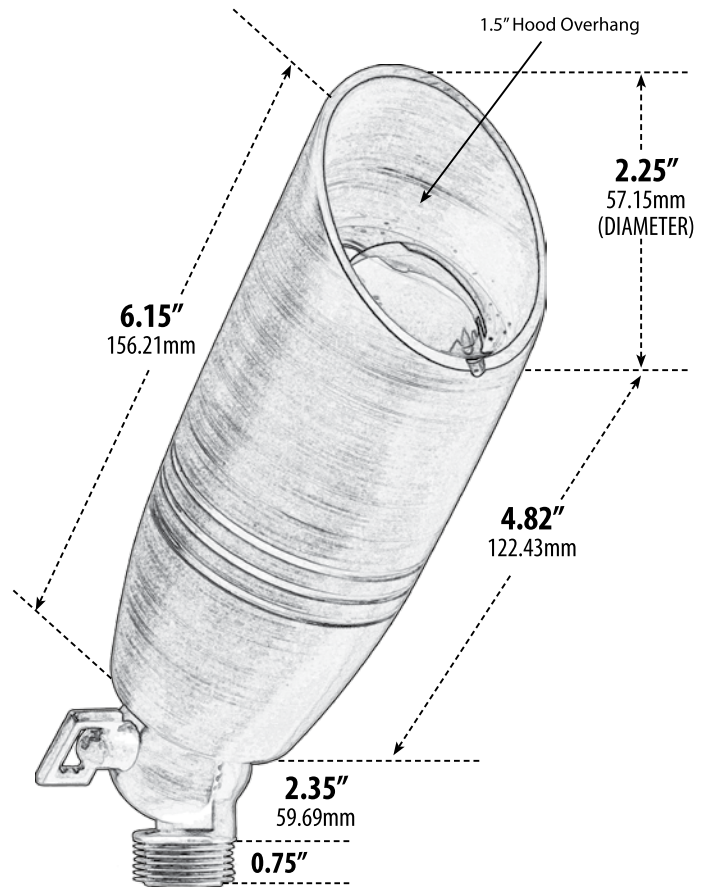

LV235

DIRECTIONAL SPOT LIGHT WITH HOOD

- ▶ **Material:** Brass
- ▶ **Lens:** Clear, Convex, Heat Resistant, Tempered Glass
- ▶ **Lamp:** MR16 Bi-Pin Base (50W Maximum)

Pre-wired with UL Listed Direct Burial Wire/Cable

- ▶ **Adjustable Knuckle with 1/2" NPT**
- ▶ **Ground Spike Included for Installation**
- ▶ **Connector Available:** P-CN01 (sold separately)
- ▶ **Available Finish:** Polished Brass, Weathered Brass
- ▶ **ETL Approved**

Overall Dimensions:
8.25"H x 2.25"W x 7.5"D

Maximum Height: 8.25"
Minimum Height: 2.5"
Width: 2.25"
Maximum Depth: 7.5"
Minimum Depth: 3.0"

Weight: 1.0 lbs

Box Dimensions: 9.0"W x 3.00"H x 4.50"D

DABMAR
LIGHTING