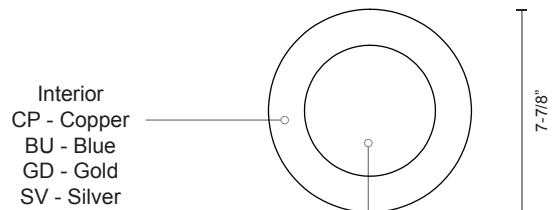

Color Temp 3000K
 CRI (Ra) >90
 Dimming 100% - 10%
 Rated Life 50,000 hours

Voltage	Watt	LED Lumens	Delivered Lumens	Finish(es)
120V	11.5W	1000lm	400lm	GH/CP - Graphite with Copper interior
120V	11.5W	1000lm	400lm	GH/BU - Graphite with Blue interior
120V	11.5W	1000lm	400lm	GH/GD - Graphite with Gold interior
120V	11.5W	1000lm	400lm	GH/SV - Graphite with Silver interior
120V	11.5W	1000lm	400lm	WH/CP - White with Copper interior
120V	11.5W	1000lm	400lm	WH/BU - White with Blue interior
120V	11.5W	1000lm	400lm	WH/GD - White with Gold interior
120V	11.5W	1000lm	400lm	WH/SV - White with Silver interior

PD9108-GH/CP

Metal Finish
 GH - Graphite
 WH - White

Interior
 CP - Copper
 BU - Blue
 GD - Gold
 SV - Silver

High Efficiency
 Spherical Polymeric Diffuser
 + Lamp Cover

Exterior:

PD9108-GH

PD9108-WH

Interior: