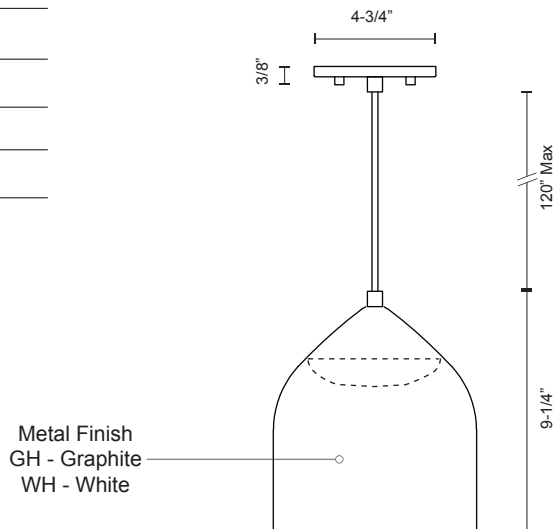

Color Temp 3000K
 CRI (Ra) >90
 Dimming 100% - 10%
 Rated Life 50,000 hours

Voltage	Watt	LED Lumens	Delivered Lumens	Finish(es)
120V	11.5W	1000lm	400lm	GH/CP - Graphite with Copper interior
120V	11.5W	1000lm	400lm	GH/BU - Graphite with Blue interior
120V	11.5W	1000lm	400lm	GH/GD - Graphite with Gold interior
120V	11.5W	1000lm	400lm	GH/SV - Graphite with Silver interior
120V	11.5W	1000lm	400lm	WH/CP - White with Copper interior
120V	11.5W	1000lm	400lm	WH/BU - White with Blue interior
120V	11.5W	1000lm	400lm	WH/GD - White with Gold interior
120V	11.5W	1000lm	400lm	WH/SV - White with Silver interior

PD9108-GH/CP

Metal Finish
 GH - Graphite
 WH - White

Interior
 CP - Copper
 BU - Blue
 GD - Gold
 SV - Silver

High Efficiency
 Spherical Polymeric Diffuser
 + Lamp Cover

Exterior:

PD9108-GH

PD9108-WH

Interior: