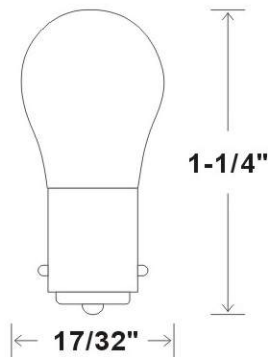

S8 LED Lamp Specification

LED

15,000 Hours Average Rated Life, 12 Volts

Applications:

Replaces 10Watt S8(1156) Landscape Light

S8 Lamp

Landscape Light, Auto Light, RV Light

Features:

- Replace Existing Halogen S8 Lamps And Save 80% Energy
- Instant On SMD LED Bulb
- Maintenance saving
- Last Up To 15,000 Hours*
- Contains No Mercury
- No UV Or Infrared Radiation

WARRANTY

2-YEAR

Catalog Number

Notes

Type