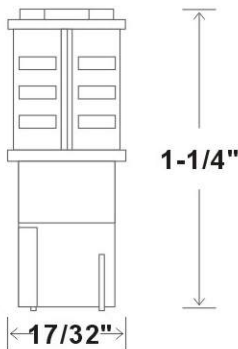

T5 LED Lamp Specification

LED

12,000 Hours Average Rated Life, 12 Volts

Applications:

Replaces 7-10Watt T-5 or Miniature wedge.

T-5 Lamp

Landscape Light, Number Signs

Features:

- Replace Existing Incandescent Miniature Wedge
- Save 80% Energy Over Incandescent Or Halogen
- Instant On SMD LED Bulb
- Maintenance saving
- Last Up To 12,000 Hours*
- Mercury Free
- No UV Or Infrared Light Radiation

WARRANTY

2-YEAR

Catalog Number

Notes

Type