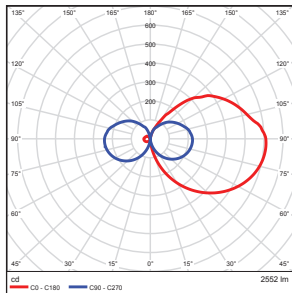

Photometric Data

FXDAL23 / 24"

Zonal Lumen Summary

Zone	Lumens	% Luminaire
0-30	65.00	2.50
0-40	160.11	6.30
0-60	520.01	20.40
60-80	560.19	22.00
70-80	299.36	11.70
90-120	794.96	31.20
90-180	1153.34	45.20
0-180	2551.81	100.00

Total Luminaire Efficiency = 100.00%

Distance	Illuminance at a Distance	
	Center Beam fc	Beam Width
5.0ft	0.09 fc	11.8 ft 47.2 ft
10.0ft	0.02 fc	23.5 ft 94.4 ft
15.0ft	0.01 fc	35.3 ft 141.6 ft
20.0ft	0.01 fc	47.0 ft 188.9 ft
25.0ft	0.00 fc	58.8 ft 236.1 ft
30.0ft	0.00 fc	70.6 ft 283.3 ft

■ Vert. Spread: 99.3°  
■ Horiz. Spread: 156.1°

Product Dimension

24-inch

Weight: 4.41-lbs