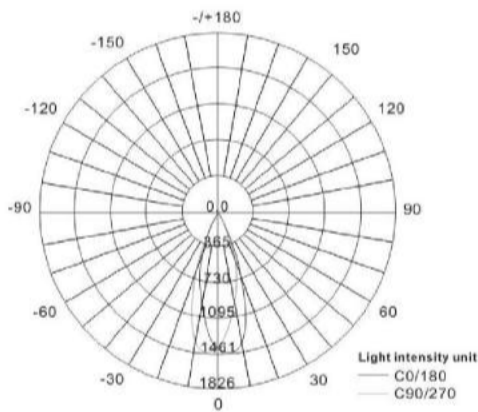

Specification

High Performance LED GU10 Reflector

LED

30,000 Hours Life, 7 Watt, 120VAC

Applications:

Track Lighting, Spot Lighting, Display Lighting, Recessed Light

Features:

- Replace Halogen GU10 Lamps And Save 80% Energy(50Watt Equivalent)
- Instant Bright, High Power LED Bulb
- Rated Life Of 30,000 Hr Can Be Exceeded When Operated On Dimmed Level
- Dims On Most Standard Household Dimmers
- Contains No Mercury
- No UV Or Infrared Radiation

Catalog Number

Notes

Specification:

Input Line Voltage:	120VAC
Input Power	7W
Input Line Frequency	60Hz
Lamp Life (Rated)	30,000hrs
Minimum Starting Temp	-20°C/-4°F
Maximum Operating Temp	40°C/104°F
CCT	3000K/5000K
CRI	90
Lumens	520/550
CBCP	1461
Beam Angle	40°
Dimmable	Standard Triac Dimmer

WARRANTY

3-YEAR *

Model:#	Description	wattage	lumens	base
LB7GU10-D/WW	7W GU10 LED Lamp, Warm White, White Color Body	7W	520	GU10
LB7GU10-D/DL	7W GU10 LED Lamp, Day Light, White Color Body	7W	550	GU10

*Based on 3hours usage a day