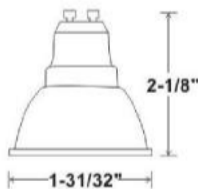

Specification

High Performance LED GU10 Reflector

LED

30,000 Hours Life, 7 Watt, 120VAC

Applications:

Track Lighting, Spot Lighting, Display Lighting, Recessed Light

Features:

- Replace Halogen GU10 Lamps And Save 80% Energy(50Watt Equivalent)
- Instant Bright, High Power LED Bulb
- Rated Life Of 30,000 Hr Can Be Exceeded When Operated On Dimmed Level
- Dims On Most Standard Household Dimmers
- Contains No Mercury
- No UV Or Infrared Radiation

Catalog Number

Notes

Specification:

Input Line Voltage:	120VAC
Input Power	7W
Input Line Frequency	60Hz
Lamp Life (Rated)	30,000hrs
Minimum Starting Temp	-20°C/-4°F
Maximum Operating Temp	40°C/104°F
CCT	3000K/5000K
CRI	90
Lumens	520/550
CBCP	1461
Beam Angle	40°
Dimmable	Standard Triac Dimmer