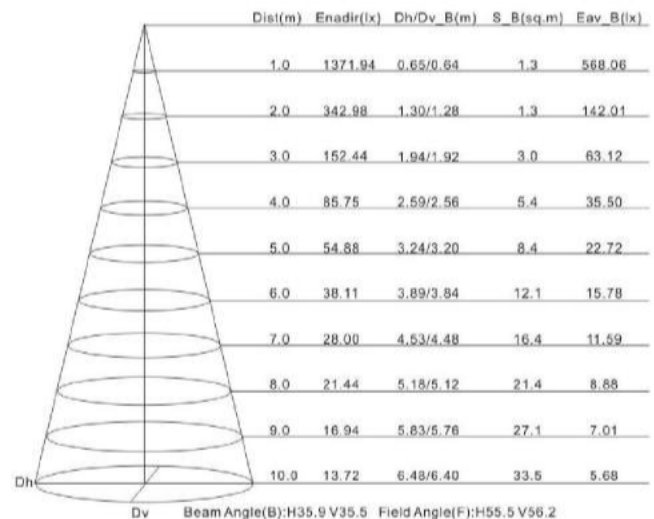

Specification

High Performance LED GU10 Reflector

LED

30,000 Hours Life, 7 Watt, 120VAC

Applications:

Track Lighting, Spot Lighting, Display Lighting, Recessed Light

Features:

- Replace Halogen GU10 Lamps And Save 80% Energy(50Watt Equivalent)
- Instant Bright, High Power LED Bulb
- Rated Life Of 30,000 Hr Can Be Exceeded When Operated On Dimmed Level
- Dims On Most Standard Household Dimmers
- Contains No Mercury
- No UV Or Infrared Radiation

Catalog Number

Notes

Specification:

Input Line Voltage:	120VAC
Input Power	7W
Input Line Frequency	60Hz
Lamp Life (Rated)	30,000hrs
Minimum Starting Temp	-20°C/-4°F
Maximum Operating Temp	40°C/104°F
CCT	3000K/5000K
CRI	90
Lumens	520/550
CBCP	1461
Beam Angle	40°
Dimmable	Standard Triac Dimmer