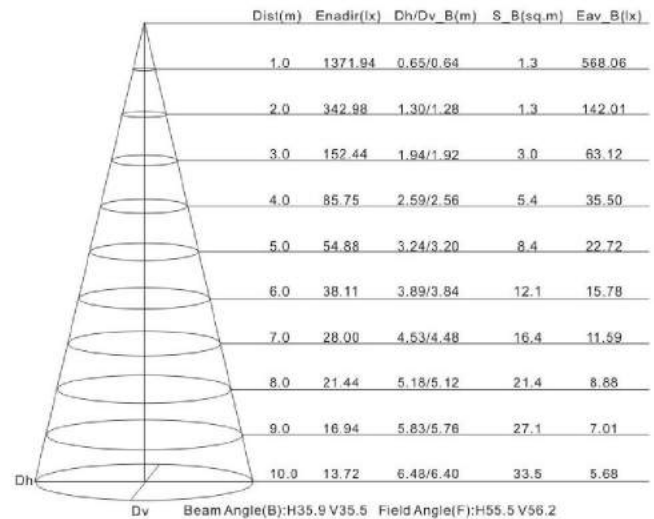

*Based on 3hours usage a day

Catalog Number

Notes

Specification:

Input Line Voltage:	120VAC
Input Power	7W
Input Line Frequency	60Hz
Lamp Life (Rated)	30,000hrs
Minimum Starting Temp	-20°C/-4°F
Maximum Operating Temp	40°C/104°F
CCT	3000K/5000K
CRI	90
Lumens	520/550
CBCP	1461
Beam Angle	40°
Dimmable	Standard Triac Dimmer