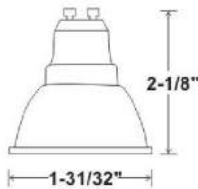

Specification

High Performance LED GU10 Reflector

LED

30,000 Hours Life, 7 Watt, 120VAC

Applications:

Track Lighting, Spot Lighting, Display Lighting, Recessed Light

Features:

- Replace Halogen GU10 Lamps And Save 80% Energy(50Watt Equivalent)
- Instant Bright, High Power LED Bulb
- Rated Life Of 30,000 Hr Can Be Exceeded When Operated On Dimmed Level
- Dims On Most Standard Household Dimmers
- Contains No Mercury
- No UV Or Infrared Radiation

WARRANTY

3-YEAR *

Model:#	Description	wattage	lumens	base
LB7GU10-D/WW	7W GU10 LED Lamp, Warm White, White Color Body	7W	520	GU10
LB7GU10-D/NS	7W GU10 LED Lamp, Warm White, Nickel Satin Color Body	7W	520	GU10
LB7GU10-D/DL	7W GU10 LED Lamp, Day Light, White Color Body	7W	550	GU10