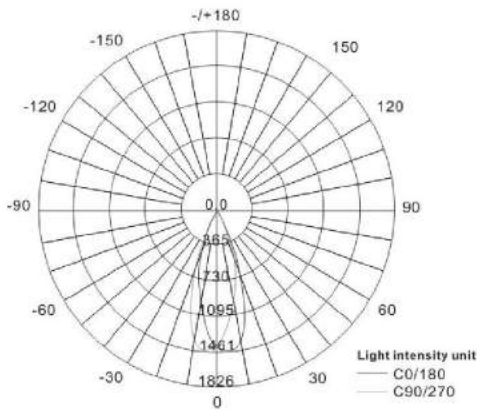

Specification

High Performance LED GU10 Reflector

LED

30,000 Hours Life, 7 Watt, 120VAC

Applications:

Track Lighting, Spot Lighting, Display Lighting, Recessed Light

Features:

- Replace Halogen GU10 Lamps And Save 80% Energy(50Watt Equivalent)
- Instant Bright, High Power LED Bulb
- Rated Life Of 30,000 Hr Can Be Exceeded When Operated On Dimmed Level
- Dims On Most Standard Household Dimmers
- Contains No Mercury
- No UV Or Infrared Radiation

WARRANTY

3-YEAR *

Model:#	Description	wattage	lumens	base
LB7GU10-D/WW	7W GU10 LED Lamp, Warm White, White Color Body	7W	520	GU10
LB7GU10-D/NS	7W GU10 LED Lamp, Warm White, Nickel Satin Color Body	7W	520	GU10
LB7GU10-D/DL	7W GU10 LED Lamp, Day Light, White Color Body	7W	550	GU10

*Based on 3hours usage a day

Catalog Number

Notes

Specification:

Input Line Voltage:	120VAC
Input Power	7W
Input Line Frequency	60Hz
Lamp Life (Rated)	30,000hrs
Minimum Starting Temp	-20°C/-4°F
Maximum Operating Temp	40°C/104°F
CCT	3000K/5000K
CRI	90
Lumens	520/550
CBCP	1461
Beam Angle	40°
Dimmable	Standard Triac Dimmer