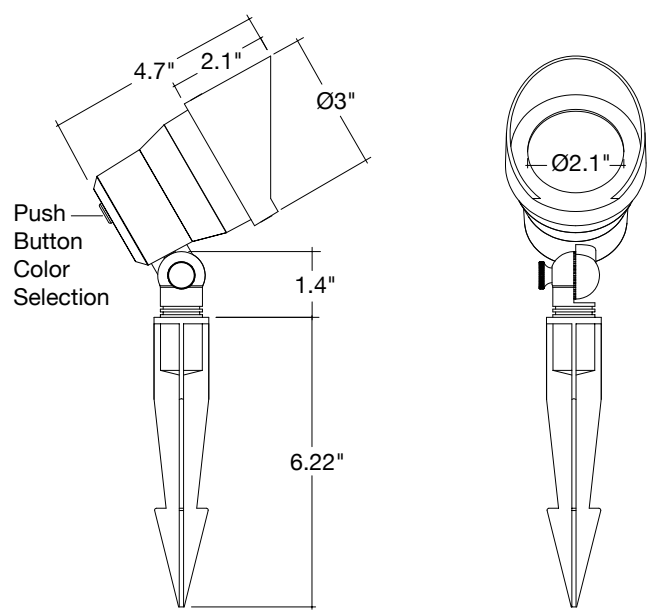

#### Detail Specifications:

- Finish: Bronze or Black
- Housing: Aluminum
- LED Integrated
- Power: 5W
- Lumens: 300
- Beam Angle: 120°
- IP Rating: Wet Location IP65
- Lens: Clear glass

## DIMENSIONS