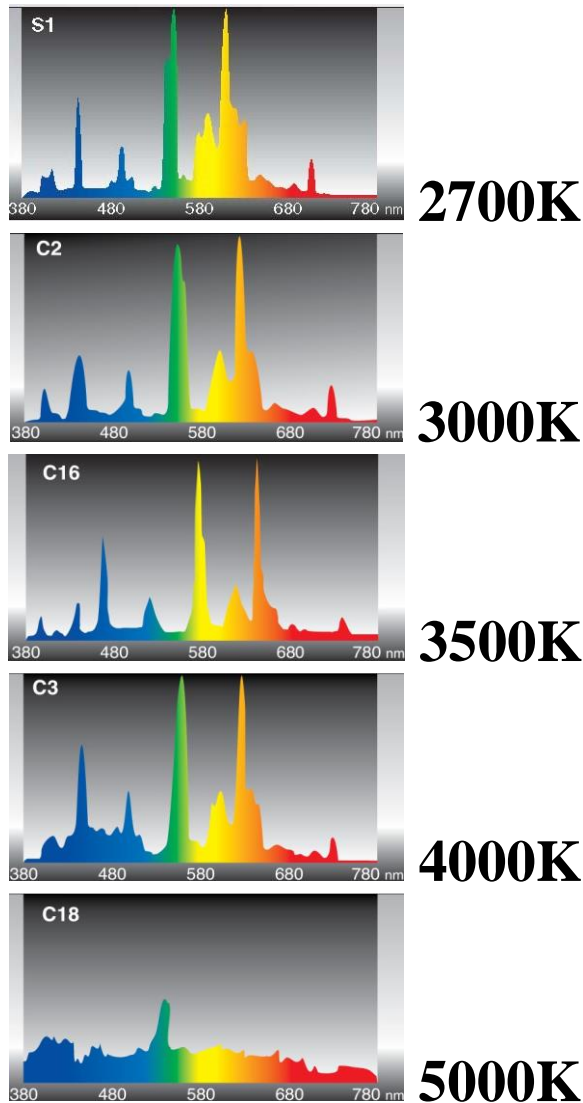

4" LED 5CCT Pan Pro Gen 2020

All parts of this document are ownership of LGI. All rights reserved. This document and the included information are provided without any responsibility deriving from mistakes or omissions. No parts can be cut, reproduced or used without written authorization. LGI maintains the right to change the included data without notice due to improvements of the products.

(877) 221-8182

(866) 611-2862 Fax

www.lgitek.com