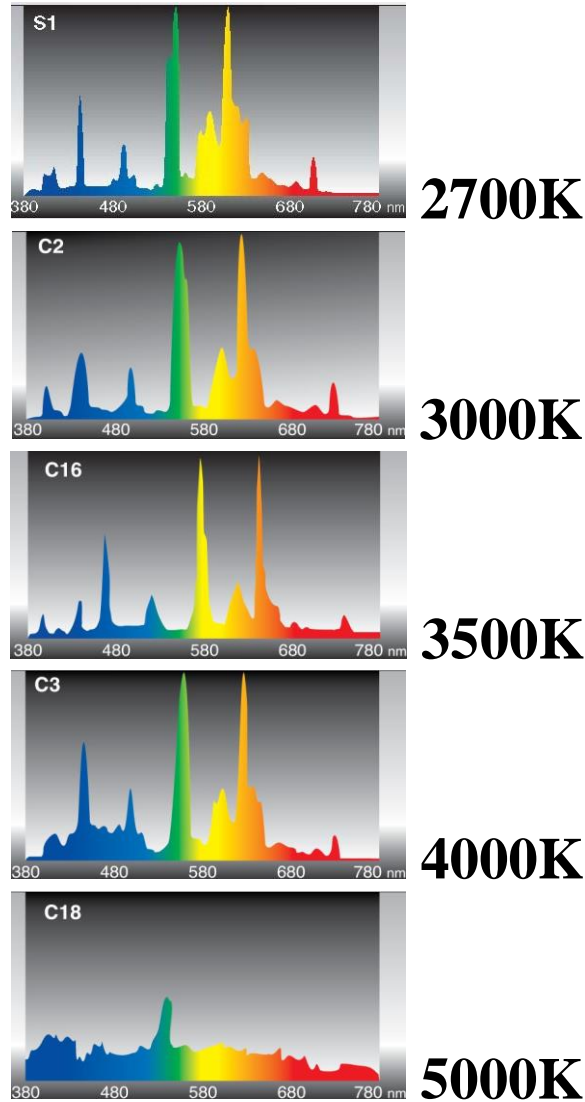

6" LED 5CCT Pan Pro Gen 2020

Photometric Data

All parts of this document are ownership of LGI. All rights reserved. This document and the included information are provided without any responsibility deriving from mistakes or omissions. No parts can be cut, reproduced or used without written authorization. LGI maintains the right to change the included data without notice due to improvements of the products.

(877) 221-8182

(866) 611-2862 Fax

www.lgitek.com