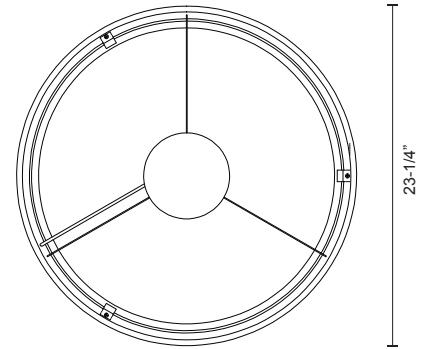

PD22723

SPECIFICATION SHEET

PROJECT		
DATE		TYPE

Sophisticated LED technology meets pendants with industrial flair

- Rolled aluminum ring with inner diffuser and matte powder coat finish
- Up and down light
- Dimmable with ELV dimmer (Not included)
- Custom options available

Color Temp	3000K
CRI (Ra)	>90
Dimming	100% - 10%
Rated Life	50,000 hours

Voltage	Watt	LED Lumens	Delivered Lumens	Finish(es)
120V	42.8W	3150lm	425lm	BK - Black
120V	42.8W	3150lm	425lm	BS - Brushed Silver
120V	42.8W	3150lm	425lm	WH - White