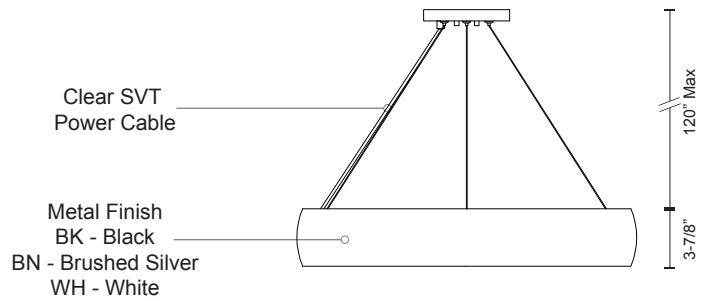

PD22723

SPECIFICATION SHEET

PROJECT		
DATE		TYPE

Sophisticated LED technology meets pendants with industrial flair

- Rolled aluminum ring with inner diffuser and matte powder coat finish
- Up and down light
- Dimmable with ELV dimmer (Not included)
- Custom options available

Color Temp	3000K
CRI (Ra)	>90
Dimming	100% - 10%
Rated Life	50,000 hours

Voltage	Watt	LED Lumens	Delivered Lumens	Finish(es)
120V	42.8W	3150lm	425lm	BK - Black
120V	42.8W	3150lm	425lm	BS - Brushed Silver
120V	42.8W	3150lm	425lm	WH - White