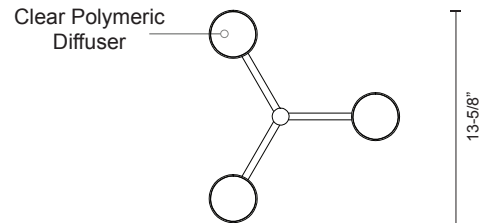

PD23003

SPECIFICATION SHEET

PROJECT		
DATE		TYPE

Sophisticated LED technology meets pendants with industrial flair

- Machined metal electroplated (BN finish) or powder coated (BK finish)
- Clear polymeric diffuser
- Dimmable with ELV dimmer (Not included)
- Custom options available

Color Temp 3000K
CRI (Ra) >90
Dimming 100% - 10%
Rated Life 50,000 hours

Voltage	Watt	LED Lumens	Delivered Lumens	Finish(es)
120V	57W	3600lm	TBD	BK - Black
120V	57W	3600lm	TBD	BN - Brushed Nickel