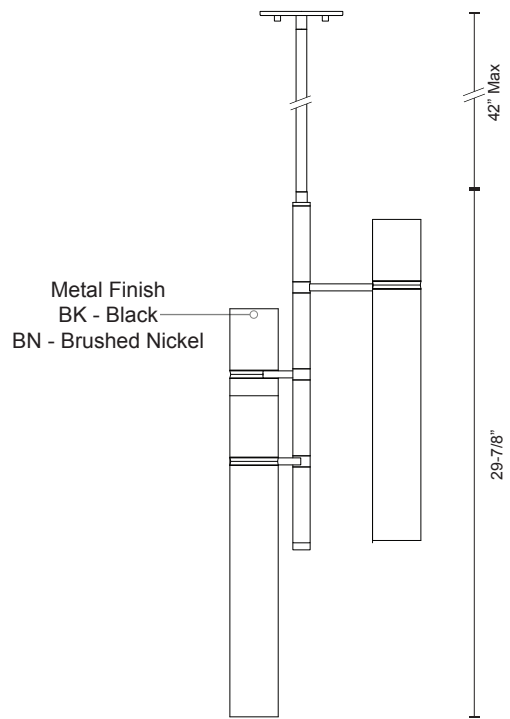

# PD23003

SPECIFICATION SHEET

PROJECT		
DATE		TYPE

Sophisticated LED technology meets pendants with industrial flair

- Machined metal electroplated (BN finish) or powder coated (BK finish)
- Clear polymeric diffuser
- Dimmable with ELV dimmer (Not included)
- Custom options available

Color Temp 3000K  
 CRI (Ra) >90  
 Dimming 100% - 10%  
 Rated Life 50,000 hours

Voltage	Watt	LED Lumens	Delivered Lumens	Finish(es)
120V	57W	3600lm	TBD	BK - Black
120V	57W	3600lm	TBD	BN - Brushed Nickel

PD23003-BK

PD23003-BK

PD23003-BN