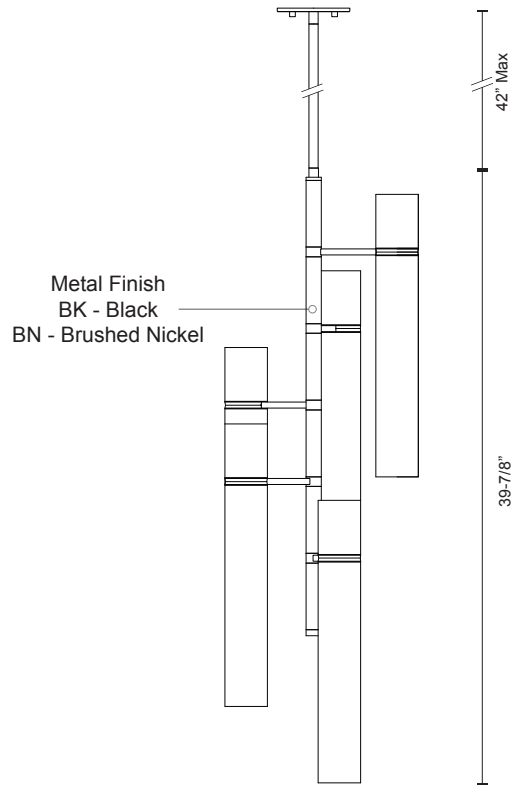

PD23005

SPECIFICATION SHEET

PROJECT		
DATE		TYPE

Sophisticated LED technology meets pendants with industrial flair

- Machined metal electroplated (BN finish) or powder coated (BK finish)
- Clear polymeric diffuser
- Dimmable with ELV dimmer (Not included)
- Custom options available

Color Temp 3000K
 CRI (Ra) >90
 Dimming 100% - 10%
 Rated Life 50,000 hours

Voltage	Watt	LED Lumens	Delivered Lumens	Finish(es)
120V	95W	6000lm	TBD	BK - Black
120V	95W	6000lm	TBD	BN - Brushed Nickel

PD23005-BK

PD23005-BK

PD23005-BN