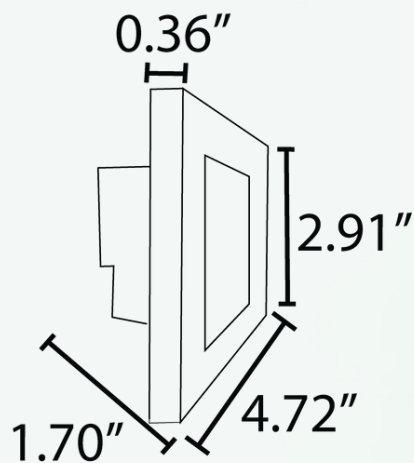

# ABBA

LIGHTING USA

*12V Landscape Light Specialist*

- **POWER:**  
INTEGRATED 3.5W DIMMABLE  
LED AC/DC 12V
- **BODY:**  
HEAVY DUTY CAST  
ALUMINUM
- **FINISH:**  
BLACK OR WHITE
- **TEMPERATURE:**  
3 CCT 3000K, 4000K &  
5000K