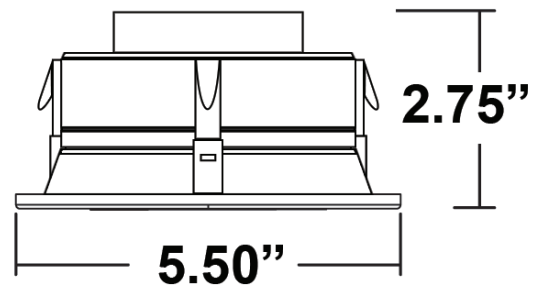

Project:	
Contact:	
Location:	
Fixture Type:	

Quantity	Notes