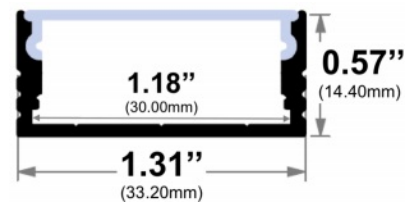

LED Channel – 1930 Series

The **1930ASL** is a slimline LED Channel compatible with **LED Strips up-to 30mm (1.18") wide**.

1930 Series is designed to offer **dot-free (hotspot-free)** lighting when used with 120+led/m LED tape lights.

Snap-In Frosted Cover Lens provides ease of installation.

Type:.....LED Channel
 Material:...Aluminum 6063-T5
 Surface:.....Clear Anodized
 Height:.....14.40mm / 0.57"
 Width:.....33.20mm / 1.31"

Length Availability

8ft (Actual Size 94") / 2.40m
 10ft (Actual Size 118") / 3.00m

Accessories

Mounting Clips

End Caps