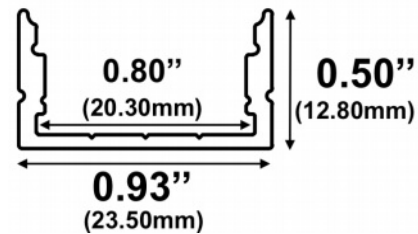

LED Channel – 1951 Series

The **1951ASL** is a slimline LED Channel compatible with **LED Strips up-to 20.30mm (0.80") wide**.

1951 Series is designed to offer **dot-free (hotspot-free)** lighting when used with 120+led/m LED tape lights.

Snap-In Frosted Cover Lens provides ease of installation.

Type:.....**LED Channel**
 Material:...**Aluminum 6063-T5**
 Surface:.....**Clear Anodized**
 Height:.....**12.80mm / 0.50"**
 Width:.....**23.50mm / 0.93"**

Length Availability

8ft (Actual Size 94") / 2.40m
 10ft (Actual Size 118") / 3.00m

Accessories

Mounting Clips

End Caps