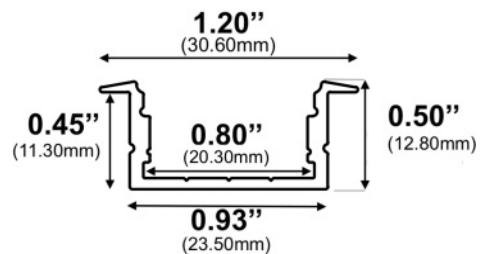

## LED Channel – 1952 Series

The **1952ASL** is a slimline **recessed** LED Channel compatible with **LED Strips up-to 20.3mm (0.80") wide**.

**1952 Series** is designed for **recessed** applications to provide a clear and finished look.

**Snap-In Frosted Cover Lens** provides ease of installation.

Type:.....LED Channel  
 Material:...Aluminum 6063-T5  
 Surface:.....Clear Anodized  
 Height:.....12.80mm / 0.50"  
 Width:.....23.50mm / 0.93"

### Length Availability

4ft (Actual Size 47") / 1.20m  
 8ft (Actual Size 94") / 2.40m  
 10ft (Actual Size 118") / 3.00m