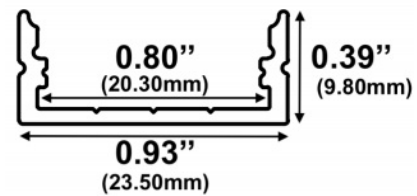

## LED Channel – 1955 Series

The **1955ASL** is a low-profile slimline LED Channel compatible with **LED Strips up-to 20.30mm (0.80") wide**.

**Snap-In Frosted Cover Lens** provides ease of installation.

Type:.....**LED Channel**  
 Material:....**Aluminum 6063-T5**  
 Surface:.....**Clear Anodized**  
 Height:.....**9.80mm / 0.39"**  
 Width:.....**23.50mm / 0.93"**

### Length Availability

8ft (Actual Size 94") / 2.40m  
 10ft (Actual Size 118") / 3.00m