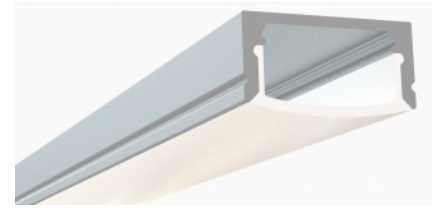

Low-Profile LED Channel – 1971 Series

The **1971ASL** is a slimline low profile LED Channel compatible with **LED Strips up-to 12.30mm (0.48") wide**.

This profile is the perfect fit for **under-cabinet, shelves, library, kitchen cabinets, closet lighting applications**.

Snap-In Frosted Cover Lens provides ease of installation.

1971ASL

1971ASL-B

1971ASL-BB

Type:.....LED Channel
 Material:....Aluminum 6063-T5
 Surface:.....Clear Anodized / Black
 Height:.....8mm / 0.31"
 Width:.....16.70mm / 0.66"

Length Availability

8ft (Actual Size 94") / 2.40m
 10ft (Actual Size 118") / 3.00m

Accessories

Mounting Clips

End Caps