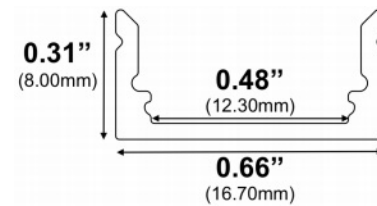

Snap-In Frosted Cover Lens provides ease of installation.

1971ASL

1971ASL-B

1971ASL-BB

Type:.....LED Channel
 Material:....Aluminum 6063-T5
 Surface:.....Clear Anodized / Black
 Height:.....8mm / 0.31"
 Width:.....16.70mm / 0.66"

Length Availability

8ft (Actual Size 94") / 2.40m
 10ft (Actual Size 118") / 3.00m

Accessories

Mounting Clips

End Caps