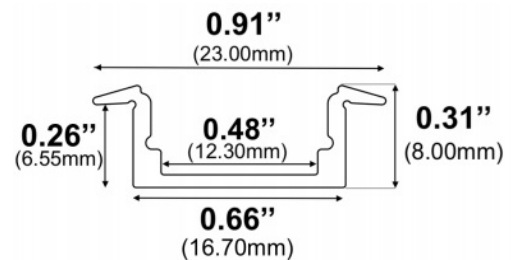

This profile is the perfect fit for **under-cabinet, shelves, library, kitchen cabinets, closet lighting applications**.

**Snap-In Frosted Cover Lens** provides ease of installation.

Type:.....**LED Channel**  
 Material:...**Aluminum 6063-T5**  
 Surface:.....**Clear Anodized / Black**  
 Height:.....**14.50mm / 0.57"**  
 Width:.....**23.00mm / 0.91"**

### Length Availability

8ft (Actual Size 94") / 2.40m  
 10ft (Actual Size 118") / 3.00m

1972ASL

1972ASL-B

1972ASL-BB