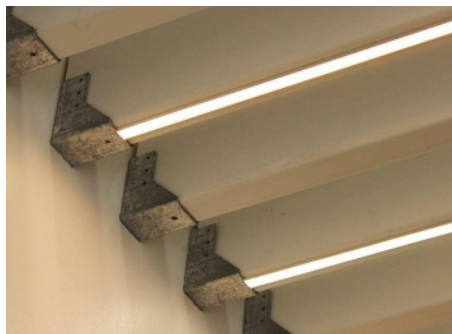

## LED Channel – 1972 Series

The **1972ASL** is a slimline **low-profile recessed LED Channel** compatible with **LED Strips up-to 12.3mm (0.48") wide**.

**1972 Series** is designed for **recessed** applications to provide a clear and finished look.

This profile is the perfect fit for **under-cabinet, shelves, library, kitchen cabinets, closet lighting applications**.

**Snap-In Frosted Cover Lens** provides ease of installation.

Type:.....**LED Channel**  
 Material:...**Aluminum 6063-T5**  
 Surface:.....**Clear Anodized / Black**  
 Height:.....**14.50mm / 0.57"**  
 Width:.....**23.00mm / 0.91"**

### Length Availability

8ft (Actual Size 94") / 2.40m  
 10ft (Actual Size 118") / 3.00m

1972ASL

1972ASL-B

1972ASL-BB