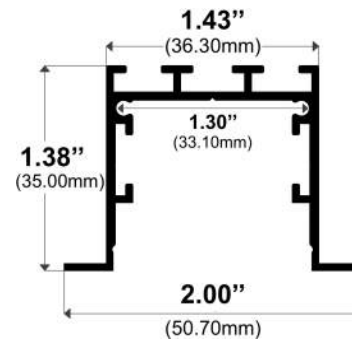

## Recessed LED Channel - 440

The **440 Series** is a **recessed LED Aluminum Channel** compatible with **LED Strips up-to 1.07" (27mm) wide**.

It's designed for **recessed installations** to provide a clear and finished look.

Thanks to its design, 440 Series provides **better cooling** and helps to **extend the lifespan of your LED Strip**.

Type:.....**LED Channel**  
 Material:....**Aluminum 6063-T5**  
 Surface:.....**Clear Anodized**  
 Height:.....**35.00mm / 1.38"**  
 Width:.....**36.30mm / 1.43"**

### Length Availability

4ft (Actual Size 47") / 1.20m  
 8ft (Actual Size 94") / 2.40m  
 10ft (Actual Size 118") / 3.00m