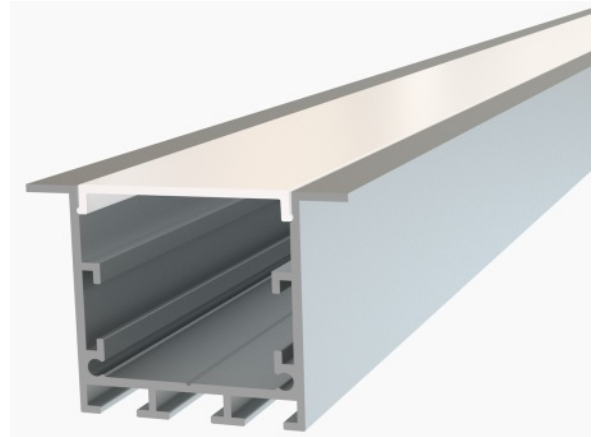

Accessories

Diffuser Cover Lens

End Caps

Plastic End Cap
!!"#$$% &- &/ +