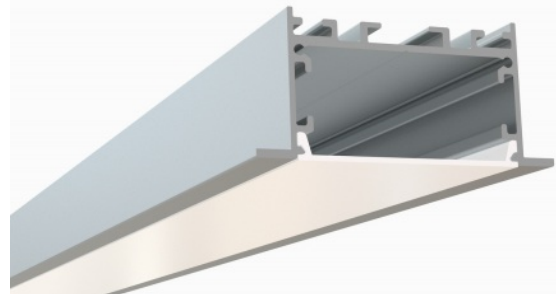

## Recessed LED Channel - 450

The **450ASL** is a **Recessed LED Channel** compatible with **LED Strips up-to 1.85" (47mm) wide**.

It's designed for **recessed** installations to provide a clear and finished look.

Thanks to its design, 450 Series provides **better cooling** and helps to **extend the lifespan of your LED Strip**.

Type:.....**LED Channel**  
Material:....**Aluminum 6063-T5**  
Surface:.....**Clear Anodized**  
Height:.....**29.50mm / 1.16"**  
Width:.....**50.0mm / 1.97"**

### Length Availability

4ft (Actual Size 47") / 1.20m  
8ft (Actual Size 94") / 2.40m  
10ft (Actual Size 118") / 3.00m