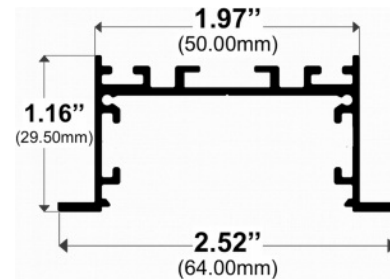

## Recessed LED Channel - 450

The **450ASL** is a **Recessed LED Channel** compatible with **LED Strips up-to 1.85" (47mm) wide**.

It's designed for **recessed** installations to provide a clear and finished look.

Thanks to its design, 450 Series provides **better cooling** and helps to **extend the lifespan of your LED Strip**.

Type:.....**LED Channel**  
Material:....**Aluminum 6063-T5**  
Surface:.....**Clear Anodized**  
Height:.....**29.50mm / 1.16"**  
Width:.....**50.0mm / 1.97"**

### Length Availability

4ft (Actual Size 47") / 1.20m  
8ft (Actual Size 94") / 2.40m  
10ft (Actual Size 118") / 3.00m