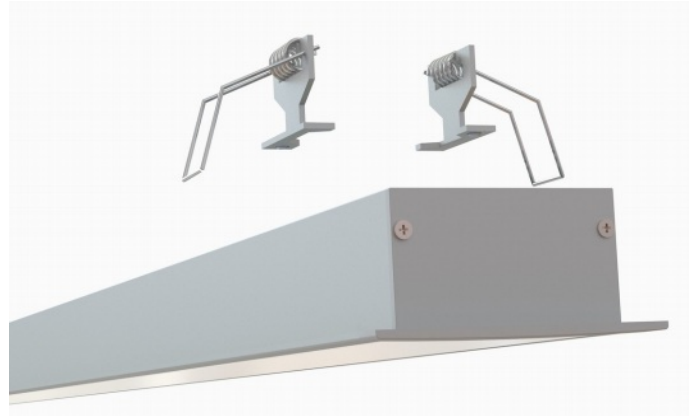

Accessories

Diffuser Cover Lens

End Caps & Mounting Spring