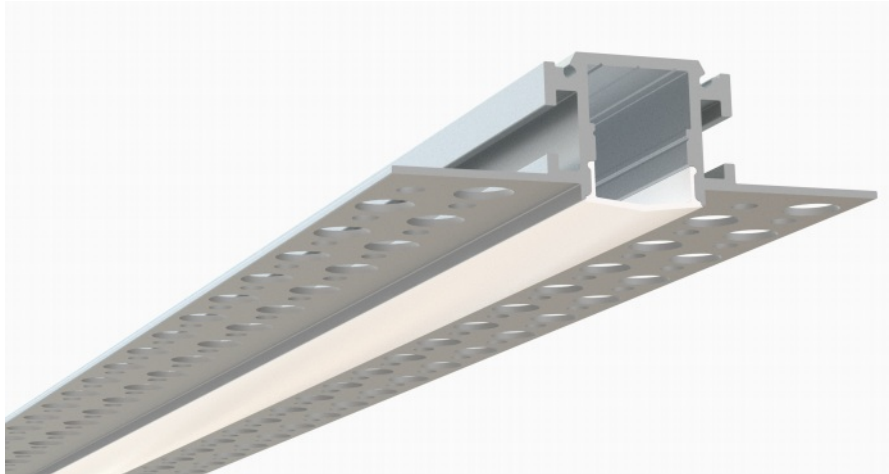

Trim-less Mud-In Drywall Channel – 615 Series

The **615 Series** is a Trim-less Mud-In Drywall LED Channel compatible with **LED Strips up-to 0.48" (12.3mm) wide**.

615 Series LED Channel is designed to Mud-In (Plaster-In) Mounting for a **Seamless Recessed Look**. It allows you to incorporate LED lighting into a wall or ceiling with no parts of the channel visible.

Thanks to its design, it offers best-in-class performance for high-output and **Hotspot-Free (Dot-less)** LED lighting applications.

LED Channels provides **better cooling** and helps to **extend the lifespan of your LED Strip**.

Type:.....**LED Channel**
 Material:....**Aluminum 6063-T5**
 Surface:.....**Clear Anodized**

Length Availability
 8ft (Actual Size 94") / 2.40m
 10ft (Actual Size 118") / 3.00m