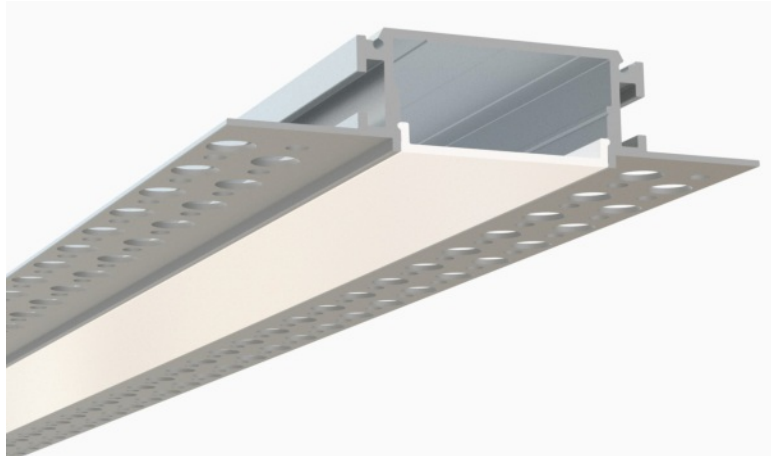

## Trimless Mud-In Drywall Channel – 635 Series

The **635 Series** is a Trimless Mud-In Drywall LED Channel compatible with **LED Strips up-to 1.40" (36mm) wide**.

635 Series LED Channel is designed to Mud-In (Plaster-In) Mounting for a **Seamless Recessed Look**. It allows you to incorporate LED lighting into a wall or ceiling with no parts of the channel visible.

Thanks to its design, it offers best-in-class performance for high-output and **Hotspot-Free (Dot-less)** LED lighting applications.

LED Channels provides **better cooling** and helps to **extend the lifespan of your LED Strip**.

Type:.....LED Channel  
 Material:...Aluminum 6063-T5  
 Surface:.....Clear Anodized

**Length Availability**  
 8ft (Actual Size 94") / 2.40m  
 10ft (Actual Size 118") / 3.00m