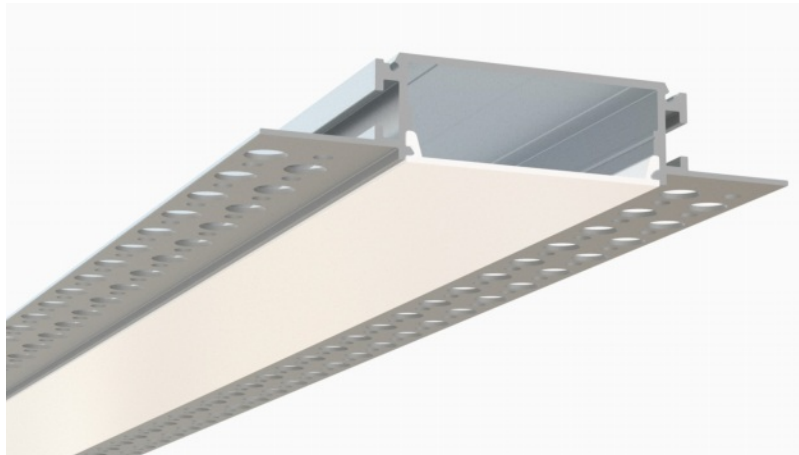

Trimless Mud-In Drywall Channel – 655 Series

The **655 Series** is a Trimless Mud-In Drywall LED Channel compatible with **LED Strips up-to 1.85" (47mm) wide**.

655 Series LED Channel is designed to Mud-In (Plaster-In) Mounting for a **Seamless Recessed Look**. It allows you to incorporate LED lighting into a wall or ceiling with no parts of the channel visible.

Thanks to its design, it offers best-in-class performance for high-output and **Hotspot-Free (Dot-less)** LED lighting applications.

LED Channels provides **better cooling** and helps to **extend the lifespan of your LED Strip**.

Type:.....LED Channel
 Material:...Aluminum 6063-T5
 Surface:.....Clear Anodized

Length Availability
 8ft (Actual Size 94") / 2.40m
 10ft (Actual Size 118") / 3.00m