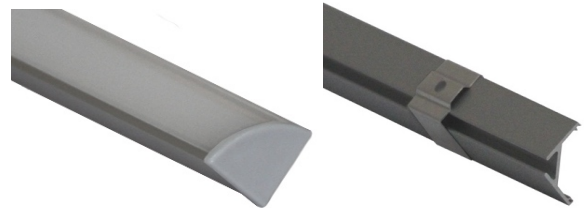

## Slimline Corner LED Channel - 964 Series

The **964 Series** is a slimline **Corner LED Channel** compatible with **LED Strips up-to 0.44" (11mm) wide**.

It's designed for **corner** installations with 45-degree lighting needs. Back-Channel groove helps for ease of wiring.

LED Channels provides **better cooling** and helps to **extend the lifespan of your LED Strip**.

Type:..... **LED Channel**  
Material:....**Aluminum 6063-T5**  
Surface:.....**Clear Anodized**  
Height:.....**16.30mm / 0.64"**  
Width:.....**16.30mm / 0.64"**

### Length Availability

4ft (47") / 1.20m

8ft (94") / 2.40m

10ft (118") / 3.00m

Custom Lengths **up to 3m / 10ft**

**Accessories**

**End Caps**

Plastic End Cap

**Mounting**

Mounting Clips

SKU	Item Description
964ASL	964ASL LED Channel
964ASL-DF-29	964ASL Frosted Diffuser Lens
964ASL-EC-70	964ASL Plastic End Cap
964ASL-BRC	964ASL Mounting Clips