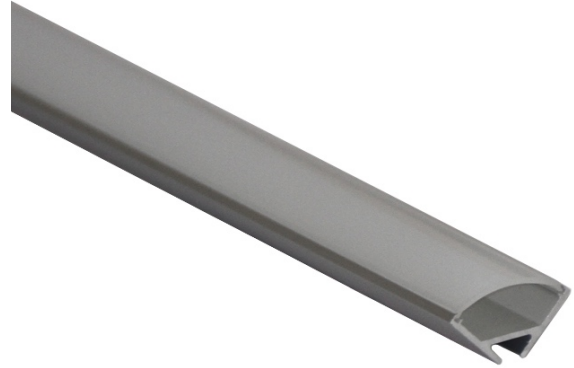

## Slimline Corner LED Channel - 964 Series

The **964 Series** is a slimline **Corner LED Channel** compatible with **LED Strips up-to 0.44" (11mm) wide**.

It's designed for **corner** installations with 45-degree lighting needs. Back-Channel groove helps for ease of wiring.

LED Channels provides **better cooling** and helps to **extend the lifespan of your LED Strip**.

Type:..... **LED Channel**  
Material:....**Aluminum 6063-T5**  
Surface:.....**Clear Anodized**  
Height:.....**16.30mm / 0.64"**  
Width:.....**16.30mm / 0.64"**

### Length Availability

4ft (47") / 1.20m

8ft (94") / 2.40m

10ft (118") / 3.00m

Custom Lengths **up to 3m / 10ft**

**Accessories**

**End Caps**

Plastic End Cap

**Mounting**

Mounting Clips

SKU	Item Description
964ASL	964ASL LED Channel
964ASL-DF-29	964ASL Frosted Diffuser Lens
964ASL-EC-70	964ASL Plastic End Cap
964ASL-BRC	964ASL Mounting Clips