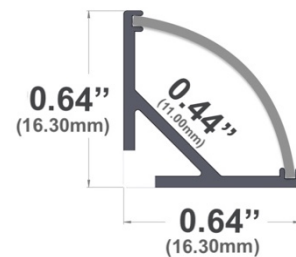

## Slimline Corner LED Channel - 964 Series

The **964 Series** is a slimline **Corner LED Channel** compatible with **LED Strips up-to 0.44" (11mm) wide**.

It's designed for **corner** installations with 45-degree lighting needs. Back-Channel groove helps for ease of wiring.

LED Channels provides **better cooling** and helps to **extend the lifespan of your LED Strip**.

Type:..... **LED Channel**  
Material:....**Aluminum 6063-T5**  
Surface:.....**Clear Anodized**  
Height:.....**16.30mm / 0.64"**  
Width:.....**16.30mm / 0.64"**

### Length Availability

4ft (47") / 1.20m

8ft (94") / 2.40m

10ft (118") / 3.00m

Custom Lengths **up to 3m / 10ft**

**Accessories**

**End Caps**

Plastic End Cap