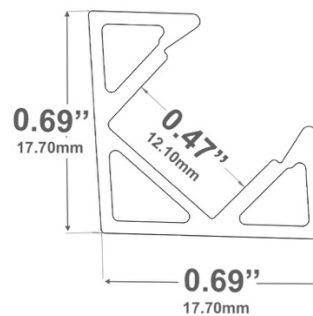

## Corner LED Channel – 965 Series

The **965 Series** is a **Corner LED Channel** compatible with **LED Strips up-to 0.47" (12mm) wide**.

It's designed for **corner** installations with 45-degree lighting needs.

LED Channels provides **better cooling** and helps to **extend the lifespan of your LED Strip**.

Type:..... **LED Channel**  
Material:...**Aluminum 6063-T5**  
Surface:.....**Clear Anodized**  
Height:.....**17.70mm / 0.69"**  
Width:.....**17.70mm / 0.69"**

### Length Availability

4ft (Actual Size 47") / 1.20m  
8ft (Actual Size 94") / 2.40m  
10ft (Actual Size 118") / 3.00m  
Custom Lengths **up to 3m / 10ft**