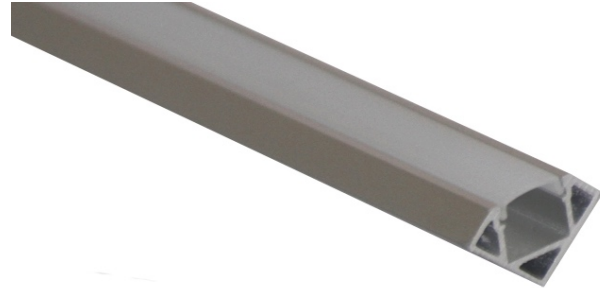

## Corner LED Channel – 965 Series

The **965 Series** is a **Corner LED Channel** compatible with **LED Strips up-to 0.47" (12mm) wide**.

It's designed for **corner** installations with 45-degree lighting needs.

LED Channels provides **better cooling** and helps to **extend the lifespan of your LED Strip**.

Type:..... **LED Channel**  
Material:...**Aluminum 6063-T5**  
Surface:.....**Clear Anodized**  
Height:.....**17.70mm / 0.69"**  
Width:.....**17.70mm / 0.69"**

### Length Availability

4ft (Actual Size 47") / 1.20m  
8ft (Actual Size 94") / 2.40m  
10ft (Actual Size 118") / 3.00m  
Custom Lengths **up to 3m / 10ft**