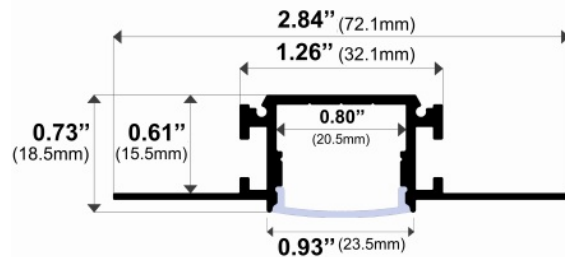

Trim-less Mud-In Drywall Channel – 620 Series

The **620 Series** is a Trim-less Mud-In Drywall LED Channel compatible with **LED Strips up to 0.80" (20.5mm) wide**.

620 Series LED Channel is designed to Mud-In (Plaster-In) Mounting for a **Seamless Recessed Look**. It allows you to incorporate LED lighting into a wall or ceiling with no parts of the channel visible.

Type:.....**LED Channel**
 Material:...**Aluminum 6063-T5**
 Surface:.....**Clear Anodized**

Length Availability
 4ft (Actual Size 47") / 1.20m
 8ft (Actual Size 94") / 2.40m
 10ft (Actual Size 118") / 3.00m