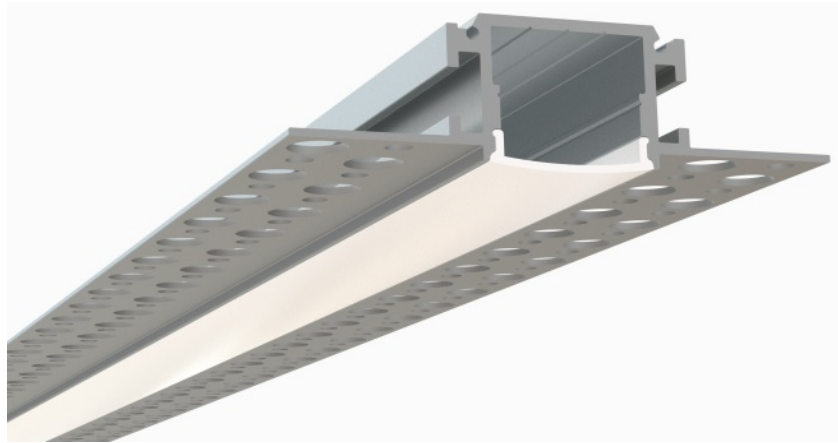

Trim-less Mud-In Drywall Channel – 620 Series

The **620 Series** is a Trim-less Mud-In Drywall LED Channel compatible with **LED Strips up to 0.80" (20.5mm) wide**.

620 Series LED Channel is designed to Mud-In (Plaster-In) Mounting for a **Seamless Recessed Look**. It allows you to incorporate LED lighting into a wall or ceiling with no parts of the channel visible.

Thanks to its design, it offers best-in-class performance for high-output and **Hotspot-Free (Dot-less)** LED lighting applications.

LED Channels provides **better cooling** and helps to **extend the lifespan of your LED Strip**.

Type:.....**LED Channel**
 Material:...**Aluminum 6063-T5**
 Surface:.....**Clear Anodized**

Length Availability
 4ft (Actual Size 47") / 1.20m
 8ft (Actual Size 94") / 2.40m
 10ft (Actual Size 118") / 3.00m