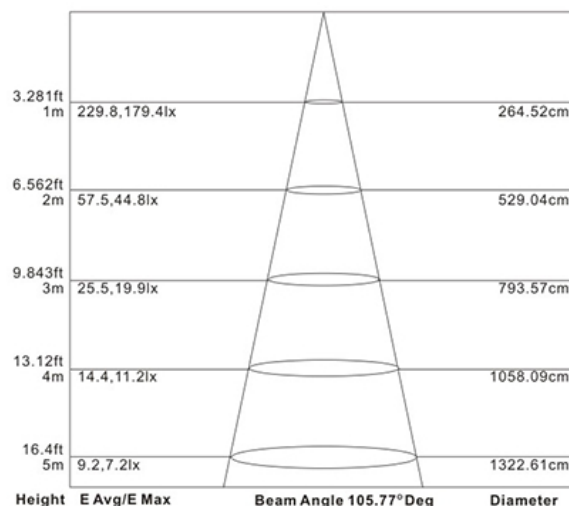

LED
TECHNOLOGY

35,000 Hours Life, 8 Watt, 120VAC, 90CRI

Applications:

3" Recessed Can Kit, Spot Light
Indoor And Damp Locations Use

Features:

- Replace Incandescent Save 80% Energy (50 Watt Equivalent)
- Rated Life of 35,000 Hr
- Smooth Dimming to 10% or Below
- Dims on Most Standard Household Dimmers
- Fits Standard 3 Inch Recess Cans
- Comes with Standard Quick Connect Plug
- High Efficacy 90CRI True Color
- Adjustable 5 Color 2700K, 3000K, 3500K, 4000K and 5000K

Specification:

Input Line Voltage:	120VAC
Input Power	8W
Input Line Frequency	60Hz
Lamp Life (Rated)	35,000hrs
Minimum Starting Temp	-20°C/-4°F
Maximum Operating Temp	40°C/104°F
CCT	2700K/3000K/3500K/4000K/5000K
CRI	≥90
Lumens	500
Beam Angle	90°
CBCP	194
Dimmable	Standard Triac Dimmer

Note: The curves indicate the illuminated area and the average illumination when the luminaire is at different distance.

WARRANTY
2-YEAR*

Model:#	Description	wattage	lumens	Socket
LC8RT3-ECO/WW	8W 3 Inch Dimmable, Retrofit Can Kit 5 CCT Color	8W	500	E26