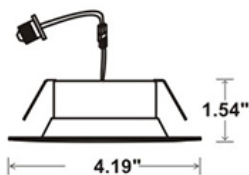

LED
TECHNOLOGY

35,000 Hours Life, 8 Watt, 120VAC, 90CRI

Applications:

3" Recessed Can Kit, Spot Light
Indoor And Damp Locations Use

Features:

- Replace Incandescent Save 80% Energy (50 Watt Equivalent)
- Rated Life of 35,000 Hr
- Smooth Dimming to 10% or Below
- Dims on Most Standard Household Dimmers
- Fits Standard 3 Inch Recess Cans
- Comes with Standard Quick Connect Plug
- High Efficacy 90CRI True Color
- Adjustable 5 Color 2700K, 3000K, 3500K, 4000K and 5000K

Note: The curves indicate the illuminated area and the average illumination when the luminaire is at different distance.

WARRANTY
2-YEAR*

Model:#	Description	wattage	lumens	Socket
LC8RT3-ECO/WW	8W 3 Inch Dimmable, Retrofit Can Kit 5 CCT Color	8W	500	E26