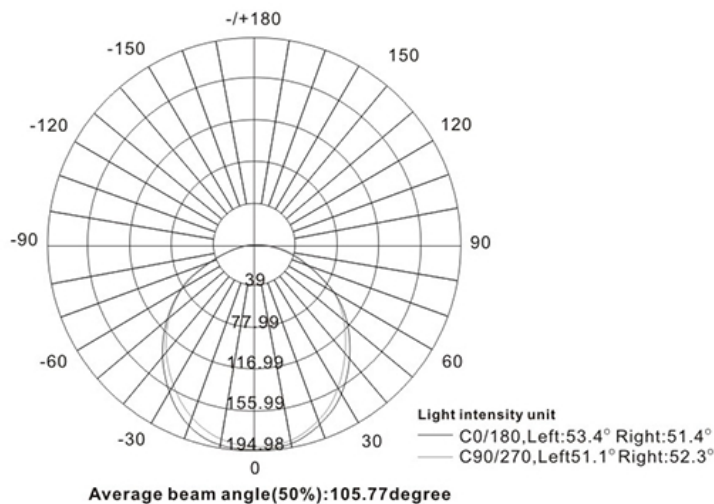

LED
TECHNOLOGY

35,000 Hours Life, 8 Watt, 120VAC, 90CRI

Applications:

3" Recessed Can Kit, Spot Light
Indoor And Damp Locations Use

Features:

- Replace Incandescent Save 80% Energy (50 Watt Equivalent)
- Rated Life of 35,000 Hr
- Smooth Dimming to 10% or Below
- Dims on Most Standard Household Dimmers
- Fits Standard 3 Inch Recess Cans
- Comes with Standard Quick Connect Plug
- High Efficacy 90CRI True Color
- Adjustable 5 Color 2700K, 3000K, 3500K, 4000K and 5000K

Specification:

Input Line Voltage:	120VAC
Input Power	8W
Input Line Frequency	60Hz
Lamp Life (Rated)	35,000hrs
Minimum Starting Temp	-20°C/-4°F
Maximum Operating Temp	40°C/104°F
CCT	2700K/3000K/3500K/4000K/5000K
CRI	≥90
Lumens	500
Beam Angle	90°
CBCP	194
Dimmable	Standard Triac Dimmer

Note: The curves indicate the illuminated area and the average illumination when the luminaire is at different distance.

WARRANTY
2-YEAR*

Model:#	Description	wattage	lumens	Socket
LC8RT3-ECO/WW	8W 3 Inch Dimmable, Retrofit Can Kit 5 CCT Color	8W	500	E26