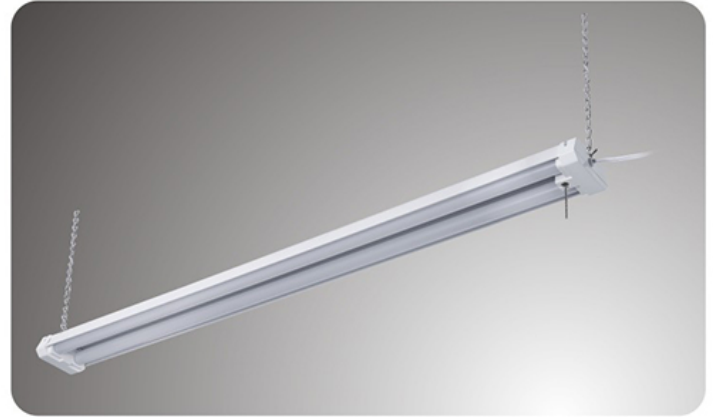

LED
TECHNOLOGY

25,000 Hours Life, 42Watt, 120V 60Hz

Applications:

Garages, Work Areas, Work Benches,
Under Shelves

Includes
Pull Chain
Switch

Convenience
Outlet

Features:

- Instant On To Full Brightness
- No Lamps To Purchase Or Replace
- Hanging Hardware Included
- Includes On/Off Pull Chain Switch
- 5 Foot Power Cord
- Can be Hung or Surface Mounted on Ceiling or Wall
- Convenience Outlet for Easy Linking (Up to 6 Fixtures)
- Light Weight All Plastic Unit

Specification:

Input Line Voltage:	120VAC
Input Power:	42W
Input Line Frequency:	50/60Hz
Lamp Life (Rated):	25,000hrs
Minimum Starting Temp:	-21°C/-6°F
Maximum Operating Temp:	40°C/104°F
CCT:	4000K
CRI:	≥80
CBCP:	1446
Beam Angle:	120°
Lumens:	4200

Weight: 3.44 lb

WARRANTY

2-YEAR *

Model:#	Description	wattage	lumens
SH4840SOP	45" Shop Light Fixture, Cool White, with Outlet & Switch	42	4200

*2 Years Limited Warranty

UPC: 74616080015-8

Note: The curves indicate the illuminated area and the average illumination when the luminaire is at different distance.