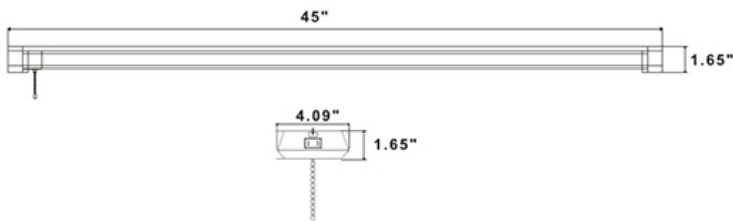

LED
TECHNOLOGY

25,000 Hours Life, 42Watt, 120V 60Hz

Applications:

Garages, Work Areas, Work Benches,
Under Shelves

Includes
Pull Chain
Switch

Convenience
Outlet

Features:

- Instant On To Full Brightness
- No Lamps To Purchase Or Replace
- Hanging Hardware Included
- Includes On/Off Pull Chain Switch
- 5 Foot Power Cord
- Can be Hung or Surface Mounted on Ceiling or Wall
- Convenience Outlet for Easy Linking (Up to 6 Fixtures)
- Light Weight All Plastic Unit

Specification:

Input Line Voltage:	120VAC
Input Power:	42W
Input Line Frequency:	50/60Hz
Lamp Life (Rated):	25,000hrs
Minimum Starting Temp:	-21°C/-6°F
Maximum Operating Temp:	40°C/104°F
CCT:	4000K
CRI:	≥80
CBCP:	1446
Beam Angle:	120°
Lumens:	4200

Weight: 3.44 lb

WARRANTY

2-YEAR *

Model:#	Description	wattage	lumens
SH4840SOP	45" Shop Light Fixture, Cool White, with Outlet & Switch	42	4200

*2 Years Limited Warranty

UPC: 74616080015-8

Note: The curves indicate the illuminated area and the average illumination when the luminaire is at different distance.