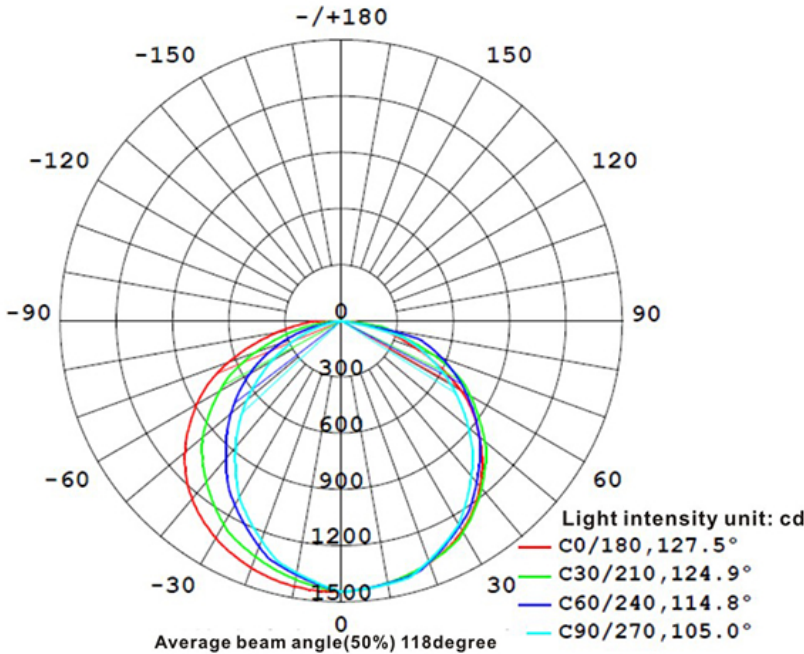

Specification:

Input Line Voltage:	120VAC
Input Power:	42W
Input Line Frequency:	50/60Hz
Lamp Life (Rated):	25,000hrs
Minimum Starting Temp:	-21°C/-6°F
Maximum Operating Temp:	40°C/104°F
CCT:	4000K
CRI:	≥80
CBCP:	1446
Beam Angle:	120°
Lumens:	4200

Weight: 3.44 lb

WARRANTY

2-YEAR *

Model:#	Description	wattage	lumens
SH4840SOP	45" Shop Light Fixture, Cool White, with Outlet & Switch	42	4200

*2 Years Limited Warranty

UPC: 74616080015-8

Note: The curves indicate the illuminated area and the average illumination when the luminaire is at different distance.