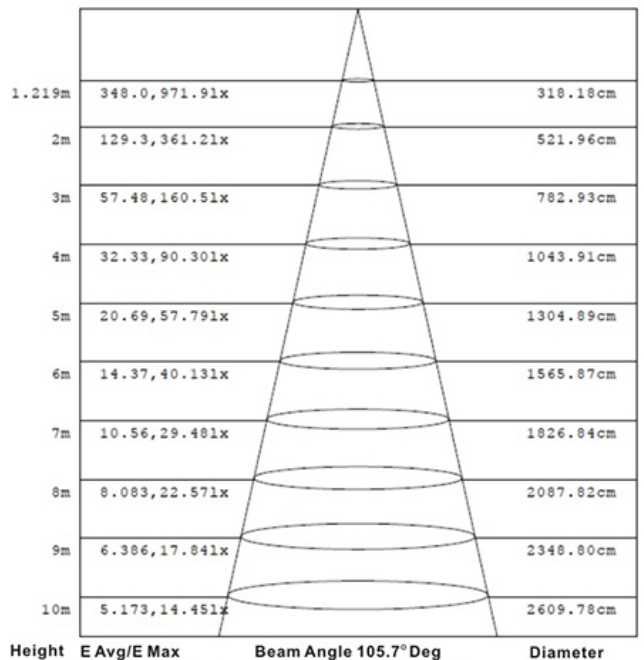

Specification:

Input Line Voltage:	120VAC
Input Power:	42W
Input Line Frequency:	50/60Hz
Lamp Life (Rated):	25,000hrs
Minimum Starting Temp:	-21°C/-6°F
Maximum Operating Temp:	40°C/104°F
CCT:	4000K
CRI:	≥80
CBCP:	1446
Beam Angle:	120°
Lumens:	4200

Weight: 3.44 lb

WARRANTY

2-YEAR *

Model:#	Description	wattage	lumens
SH4840SOP	45" Shop Light Fixture, Cool White, with Outlet & Switch	42	4200

*2 Years Limited Warranty

UPC: 74616080015-8

Note: The curves indicate the illuminated area and the average illumination when the luminaire is at different distance.