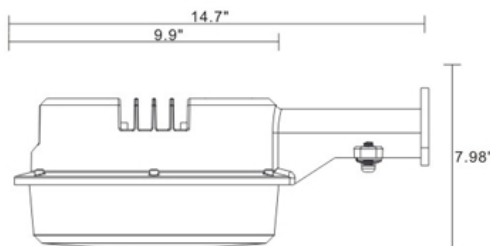

### Features:

- Integrated 50 Watt LED
- 57.6°57.6ft of Light Coverage When Mounted at 16.4 feet
- Dusk to Dawn Photocell
- Can be Wall or Post Mounted. Compatible with Mounting Arms
- Rugged Corrosion Resistant Cast Aluminum Housing
- Poly Carbonate Lens Protects LED
- IP65 Outdoor Wet Location

Distance	Max, Ave	Beam angle of C247.5plane79.33	Height
1.0m	2587.7, 1942.8 lx		165.85cm
3.281ft	240.66, 180.68 fc		5.44ft
2.0m	646.9, 485.7 lx		331.71cm
6.562ft	60.16, 45.17 fc		10.88ft
3.0m	287.5, 215.9 lx		497.56cm
9.843ft	26.74, 20.08fc		16.32ft
4.0m	161.7, 121.4 lx		663.41cm
13.12ft	15.04, 11.29 fc		21.76ft
5.0m	103.5, 77.7 lx		829.27cm
16.4ft	9.63, 7.23 fc		27.20ft
6.0m	71.9, 54.0 lx		995.12cm
19.68ft	6.69, 5.02 fc		32.64ft
7.0m	52.8, 39.6 lx		1160.97cm
22.96ft	4.91, 3.68 fc		38.08ft
8.0m	40.4, 30.4 lx		1326.83cm
26.24ft	3.76, 2.83fc		43.53ft