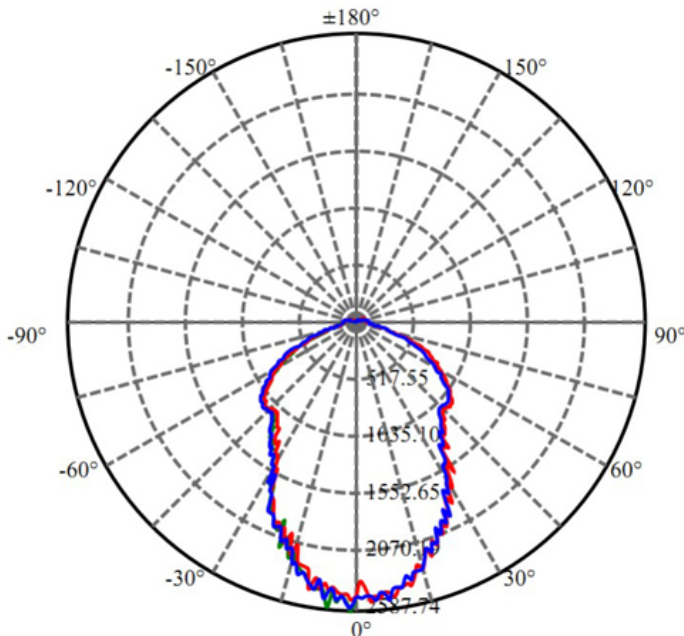

### Features:

- Integrated 50 Watt LED
- 57.6°57.6ft of Light Coverage When Mounted at 16.4 feet
- Dusk to Dawn Photocell
- Can be Wall or Post Mounted. Compatible with Mounting Arms
- Rugged Corrosion Resistant Cast Aluminum Housing
- Poly Carbonate Lens Protects LED
- IP65 Outdoor Wet Location

Distance	Max, Ave	Beam angle of C247.5plane79.33	Height
1.0m	2587.7, 1942.8 lx		165.85cm
3.281ft	240.66, 180.68 fc		5.44ft
2.0m	646.9, 485.7 lx		331.71cm
6.562ft	60.16, 45.17 fc		10.88ft
3.0m	287.5, 215.9 lx		497.56cm
9.843ft	26.74, 20.08fc		16.32ft
4.0m	161.7, 121.4 lx		663.41cm
13.12ft	15.04, 11.29 fc		21.76ft
5.0m	103.5, 77.7 lx		829.27cm
16.4ft	9.63, 7.23 fc		27.20ft
6.0m	71.9, 54.0 lx		995.12cm
19.68ft	6.69, 5.02 fc		32.64ft
7.0m	52.8, 39.6 lx		1160.97cm
22.96ft	4.91, 3.68 fc		38.08ft
8.0m	40.4, 30.4 lx		1326.83cm
26.24ft	3.76, 2.83fc		43.53ft

Max , Ave Beam angle of C247.5plane79.33

Note: The curves indicate the illuminated area and the average illumination when the luminaire is at different distance.

Model:#	Description	wattage	lumens
LWP60YP-BZ/850	50Watt LED Area Light Bronze Color, Day Light	50W	6500