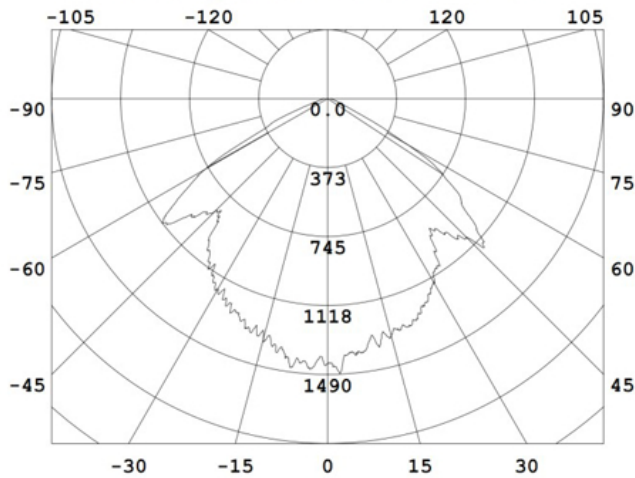

**Intensity (unit: cd) C0-180**

Weight Without Any Accessories: **1.54 LB**

**Specification:**

Input Line Voltage:	120VAC
Input Power	30W
Input Line Frequency	60Hz
Lamp Life (Rated)	50,000hrs
Minimum Starting Temp	-20°C/-4°F
Maximum Operating Temp	45°C/113°F
CCT	5000K
CRI	≥70
Lumens	4000
CBCP	1490

Note: The curves indicate the illuminated area and the average illumination when the luminaire is at different distance.

**WARRANTY**  
\* 5-YEAR

Model:#	Description	wattage	lumens
LWP35YP-BZ/DL	30Watt LED Area Light Bronze Color, Day Light	30W	4000