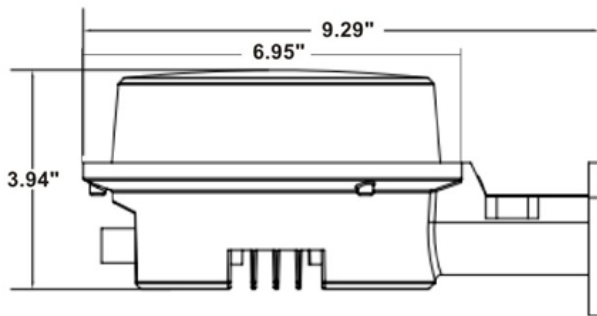

**LED**  
TECHNOLOGY

50,000 Hours Life, 30 Watt, 120VAC 60Hz

**Applications:**

*Parking Lots, Security Lighting, Ceiling Lighting*

**Features:**

- Integrated 30 Watt LED Light
- 60° 60ft of Light Coverage When Mounted at 20 feet
- Integrated Dusk to Dawn Photocell
- Can be Wall or Post Mounted. Compatible with Mounting Arms
- Rugged Corrosion Resistant Cast Aluminum Housing
- Poly Carbonate Lens Protects LED
- IP65 Outdoor Wet Location

**Intensity (unit: cd) C0-180**

Weight Without Any Accessories: **1.54 LB**

**Specification:**

Input Line Voltage:	120VAC
Input Power	30W
Input Line Frequency	60Hz
Lamp Life (Rated)	50,000hrs
Minimum Starting Temp	-20°C/-4°F
Maximum Operating Temp	45°C/113°F
CCT	5000K
CRI	≥70
Lumens	4000
CBCP	1490