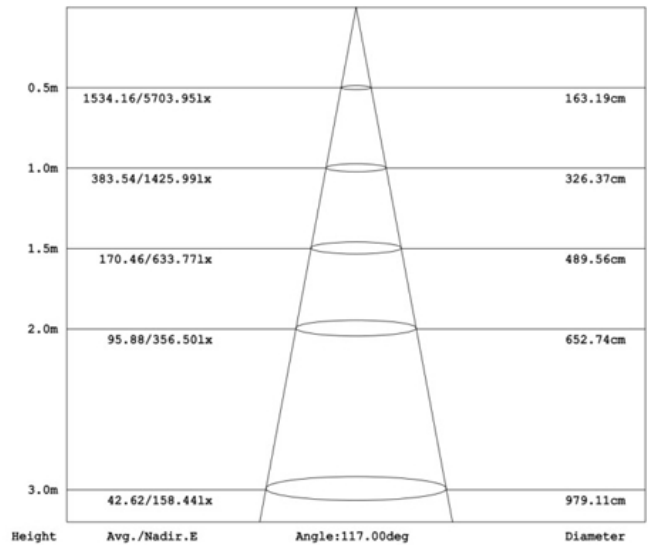

**LED**  
TECHNOLOGY

50,000 Hours Life, 30 Watt, 120VAC 60Hz

**Applications:**

*Parking Lots, Security Lighting, Ceiling Lighting*

**Features:**

- Integrated 30 Watt LED Light
- 60° 60ft of Light Coverage When Mounted at 20 feet
- Integrated Dusk to Dawn Photocell
- Can be Wall or Post Mounted. Compatible with Mounting Arms
- Rugged Corrosion Resistant Cast Aluminum Housing
- Poly Carbonate Lens Protects LED
- IP65 Outdoor Wet Location

**Intensity (unit: cd) C0-180**

Weight Without Any Accessories: **1.54 LB**

**Specification:**

Input Line Voltage:	120VAC
Input Power	30W
Input Line Frequency	60Hz
Lamp Life (Rated)	50,000hrs
Minimum Starting Temp	-20°C/-4°F
Maximum Operating Temp	45°C/113°F
CCT	5000K
CRI	≥70
Lumens	4000
CBCP	1490

Note: The curves indicate the illuminated area and the average illumination when the luminaire is at different distance.

**WARRANTY**  
\* 5-YEAR

Model:#	Description	wattage	lumens
LWP35YP-BZ/DL	30Watt LED Area Light Bronze Color, Day Light	30W	4000