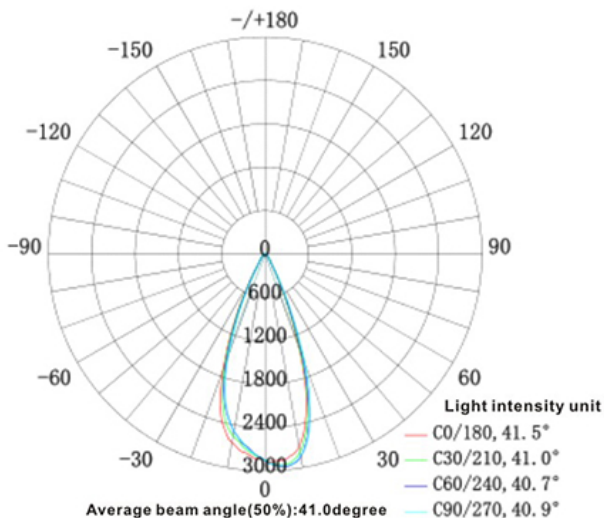

Specification:

Input Line Voltage:..... 120VAC
Input Power..... 15W
Input Line Frequency..... 60Hz
Lamp Life (Rated)..... 25,000hrs
Minimum Starting Temp..... -20°C/-4°F
Maximum Operating Temp..... 40°C/104°F
CCT..... 3000K/5000K
CRI..... ≥90
Lumens..... 1200/1200
CBCP..... 2900
Beam Angle..... 40°
Dimmable..... Standard Triac Dimmer