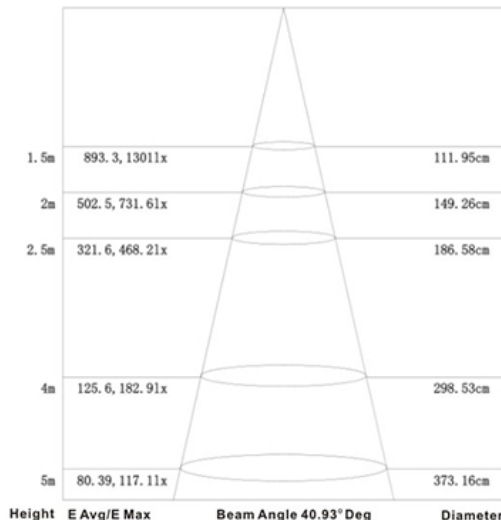

Specification:

Input Line Voltage:..... 120VAC
Input Power..... 15W
Input Line Frequency..... 60Hz
Lamp Life (Rated)..... 25,000hrs
Minimum Starting Temp..... -20°C/-4°F
Maximum Operating Temp..... 40°C/104°F
CCT..... 3000K/5000K
CRI..... ≥90
Lumens..... 1200/1200
CBCP..... 2900
Beam Angle..... 40°
Dimmable..... Standard Triac Dimmer