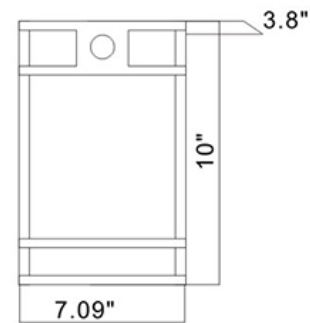

Light Distribution Curve [Unit:cd]

WARRANTY
2-YEAR *

Model:#	Description	wattage	lumens
S15SQSAT-NS-CCT	15 Watt LED Wall Sconce, W/Photocell Nickel Satin Color, Adjustable CCT	15W	1000

*2 Year Limited Warranty