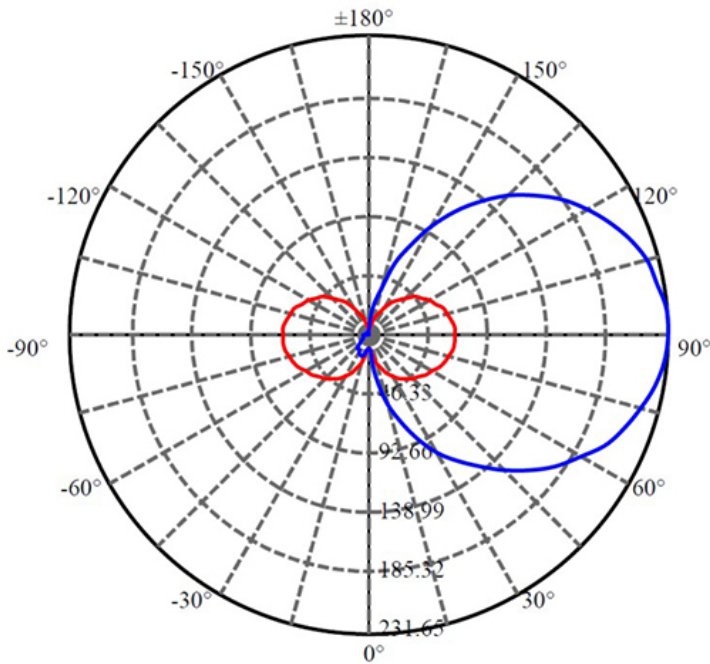

Specification:

Input Line Voltage:	120VAC
Input Power	15W
Input Line Frequency	60Hz
Lamp Life (Rated)	50,000hrs
Minimum Starting Temp	-20°C/-4°F
Maximum Operating Temp	45°C/113°F
CCT	3000K,4000K,5000K
CRI	≥90
Lumens	1000
CBCP	231

Light Distribution Curve [Unit:cd]

WARRANTY
2-YEAR *

Model:#	Description	wattage	lumens
S15SQSAT-NS-CCT	15 Watt LED Wall Sconce, W/Photocell Nickel Satin Color, Adjustable CCT	15W	1000

*2 Year Limited Warranty