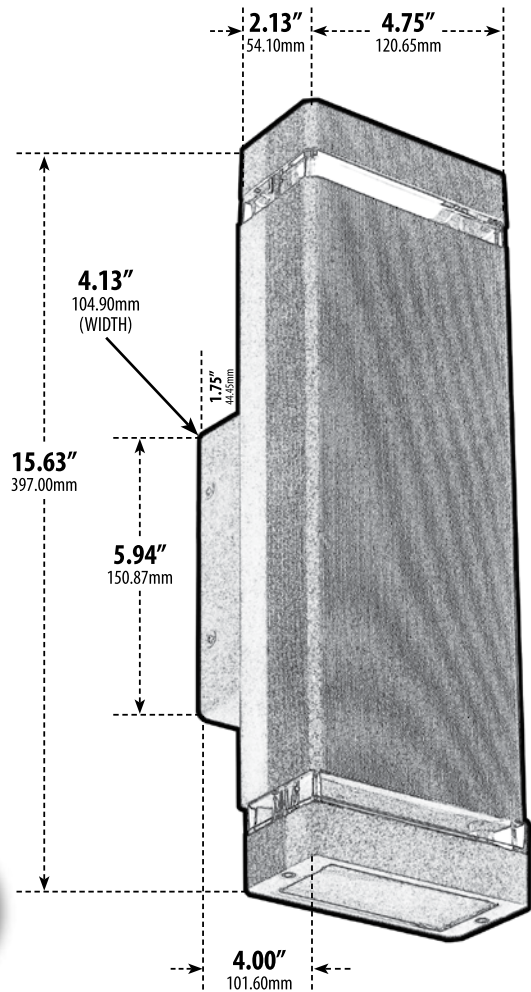

DW3575

UP AND DOWN LIGHT WALL FIXTURE

- ▶ **Material:** Powder Coated Cast Aluminum
- ▶ **Lens:** Clear, Heat Resistant, Polycarbonate Lens
- ▶ **Available Finish:** Black, Bronze, Gray, White, Verde Green
- ▶ **Energy Star Fixture**
- ▶ **ETL Approved**

MODEL NUMBER	LAMP TYPE	ILLUMINANT TYPE	WATTS (W)	VOLTS (V)	LAMP(S) INCLUDED?
DW3575	S13-GU24	Fluorescent	2 x 13	120	YES
DW3575-LED5	GU24-LED	LED	2 x 5	120	YES

5W LED Color Temperature: 3000K

Overall Dimensions:
15.63"H x 4.75"W x 4.00"D

Weight: 3.2 lbs
Approximate Wire Length: 7"
Box Dimensions: 15.88"H x 4.44"W x 5.50"D

DABMAR
LIGHTING

DABMAR LIGHTING INCORPORATED

320 Graves Ave . Oxnard, CA 93030 . 805.604.9090 . f: 805.604.9050 . www.dabmar.com