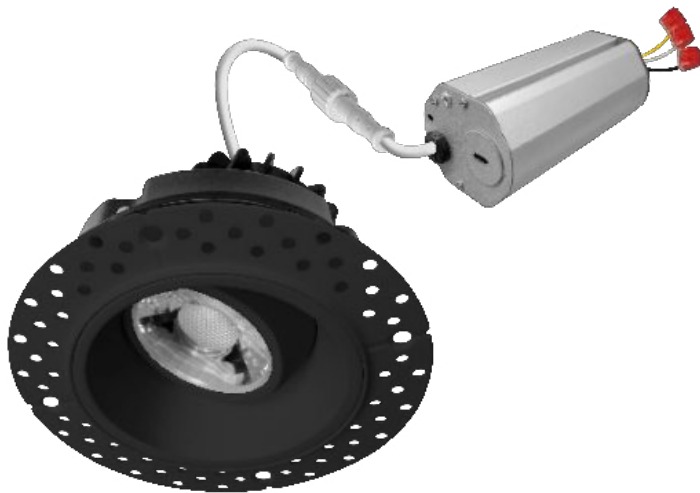

2" LED Trimless Gimbal Downlight

5 CCT Selectable: 27/30/35/40/50K

Detail Specification:

- Wet Location Rated
- Wet Location Rated
- CRI 90 COB LED Chip, R9>50
- 120V Driver
- 38° Beam Angle
- Operating Temperature: 0°F ~ +113°F
- PF >0.9
- Triac and ELV Dimmable Down to 5%

Applications:

- Residential or Commercial Lighting
- New Construction or Remodel Use
- General Recessed Lighting

Product Information:

- Di-cast aluminum housing for better heat dissipation
- Available in white & black finish
- Optional Emergency Backup Available: delivers full lumens in EM mode
- L70 @ 50,000 Hours lumen maintenance

Mounting:

- No can needed in remodel applications
- Pre-wired junction box with circuit wiring built in (3 inc / 3 out)
- New construction rough-in plate or mounting plate with joist bars available

Certifications:

- ETL Listed for USA and CA
- Energy Star Certified
- IC Rated and ASTM-E283 Air-Tight
- CA Title 24 JA8-2019 CEC Listed

What's included:

- LED Fixture
- Junction Box Mounting Plate
- Mounting Screws
- Installation Guide