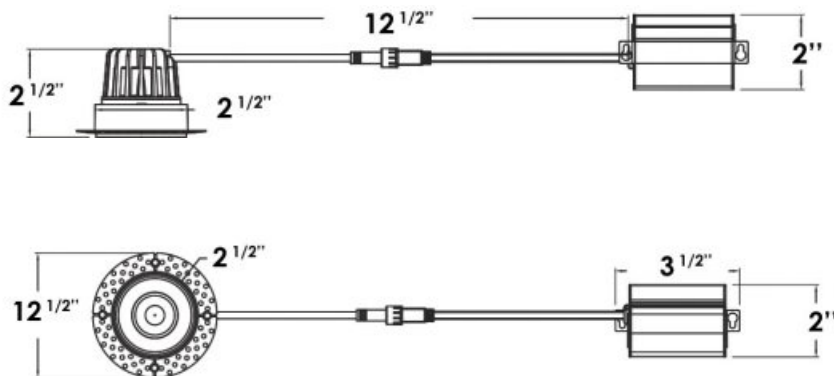

Durable Aluminum Body

Eliminate heat with a diecast aluminum heatsink

Trimless Mud Frame

Designed to be plastered over for a flush, smooth trimless look