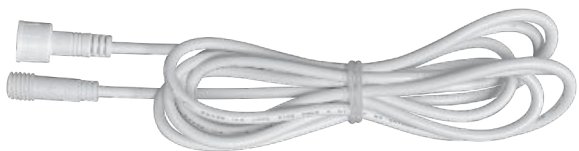

JBX-EXT
Extension Cable (6' / 10')

DIMMER COMPATIBILITY				
Brand	Series	Model	Load	Dimmability
Lutron	Ariadni	AYCL-153P	150W	OK
Lutron	Diva	DV-600PR	600W	OK
Lutron	Diva	DVCL-153P	150W	OK
Lutron	Maestro	MACL-153MH	600W	OK
Lutron	Maestro Wireless	MRF2-6CL	150W	OK
Lutron	Rotary	D-600P	600W	OK
Lutron	Electronic (ELV)	NTELV-300P	600W	OK
Lutron	Skylark	S-600P	600W	OK
Lutron	Skylark Contour	CT-600P	600W	OK
Lutron	Skylark Contour	CTCL-153P	150W	OK
Lutron	Toggler	TG-600P	600W	OK
Lutron	Toggler	TGCL-153P	150W	OK
Leviton	Sureslide	6633	600W	OK
Leviton	Sureslide Decora	6674	600W	OK
Leviton	Trimatron	6672	600W	OK
Leviton	Sureslide	6613	600W	OK
Legrand	Adorne	DLV703	700W	20-100%
Legrand	Harmony	H703PTW	700W	OK
Cooper	Aspire	9530	1000W	OK
Cooper	Devine	DAL03P	300W	OK

Accessory Model	Description
CUNV-NC-ICAT	2/4/6" New Construction Plate
LED-EMB-25W-HV-0/10V	Emergency Back-up
JBX-EXT-6'	6' Extension Cable
JBX-EXT-10'	10' Extension Cable

5CCT Selectable

ETA: 11/2021

Model	Voltage	Watts	Lumens	Color	CRI
NEW LED-DLJBX-TML-2R-8W-5CCT-WH	120V	8w	600	50/40/35/30/27k	>80
NEW LED-DLJBX-TML-2R-8W-5CCT-BLK	120V	8w	600	50/40/35/30/27k	>80
NEW LED-DLJBX-TML-2R-15W-5CCT-WH	120V	15w	1000	50/40/35/30/27k	>80
NEW LED-DLJBX-TML-2R-15W-5CCT-BLK	120V	15w	1000	50/40/35/30/27k	>80

Box Qty: 18

2" LED Trimless Gimbal Downlight

5CCT Selectable

ETA: 12/2021

Model	Voltage	Watts	Lumens	Color	CRI
NEW LED-DLJBX-TML-GMB-2-8W-5CCT-WH	120V	8w	600	50/40/35/30/27k	>80
NEW LED-DLJBX-TML-GMB-2-8W-5CCT-BLK	120V	8w	600	50/40/35/30/27k	>80

Box Qty: 18

4" LED Trimless Round Downlight

5CCT Selectable

ETA: 12/2021

Model	Voltage	Watts	Lumens	Color	CRI
NEW LED-DLJBX-TML-4R-15W-5CCT-WH	120V	15w	1000	50/40/35/30/27k	>80
NEW LED-DLJBX-TML-4R-15W-5CCT-BLK	120V	15w	1000	50/40/35/30/27k	>80

Box Qty: 18