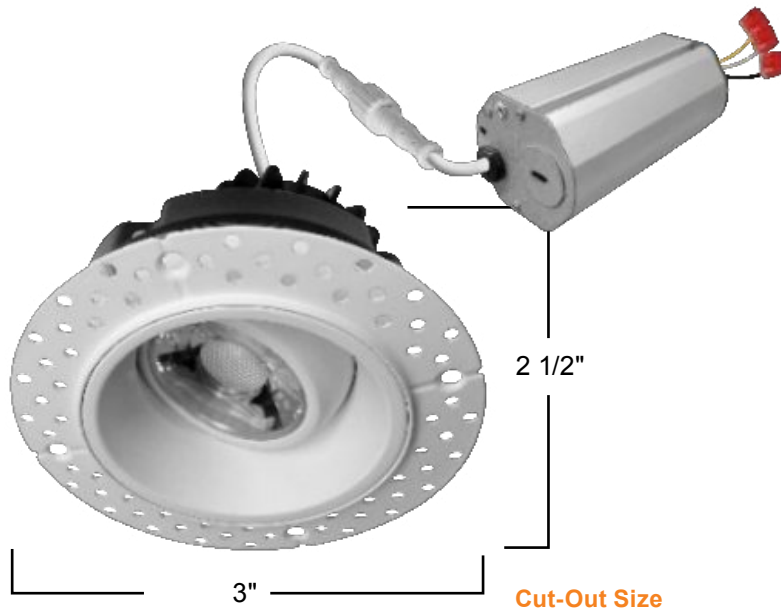

Cut-Out Size
• 2" Gimbal Round: 3"