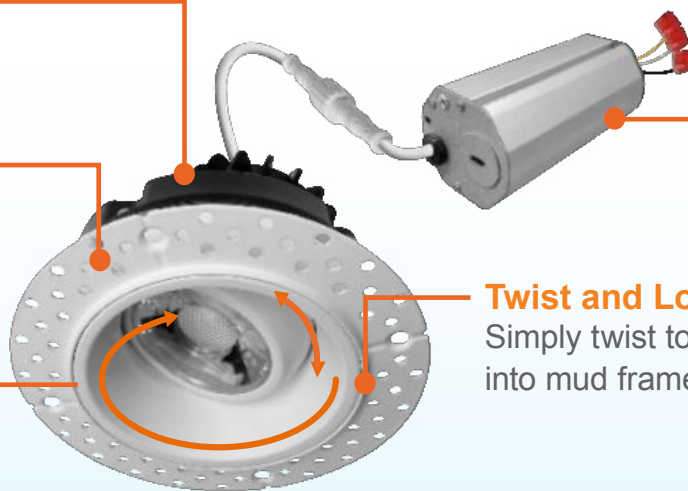

2" LED Trimless Gimbal Downlight

5 CCT Selectable: 27/30/35/40/50K

Detail Specification:

- Wet Location Rated
- Wet Location Rated
- CRI 90 COB LED Chip, R9>50
- 120V Driver
- 38° Beam Angle
- Operating Temperature: 0°F ~ +113°F
- PF >0.9
- Triac and ELV Dimmable Down to 5%

Specs and model numbers are subject to change with or without notice.

Cut-Out Size
• 2" Gimbal Round: 3"

Durable Aluminum Body

Eliminate heat with a diecast aluminum heatsink

Trimless Mud Frame

Designed to be plastered over for a flush, smooth trimless look

360° Rotation & 30° Tilt

Rotate and tilt in any angle you choose.

J-Box

Insert through hole in ceiling

Twist and Lock Design

Simply twist to lock in ceiling into mud frame

CUNV-NC-ICAT
Universal Pre-Mounting Plate
 5 3/10" x 14 1/2"