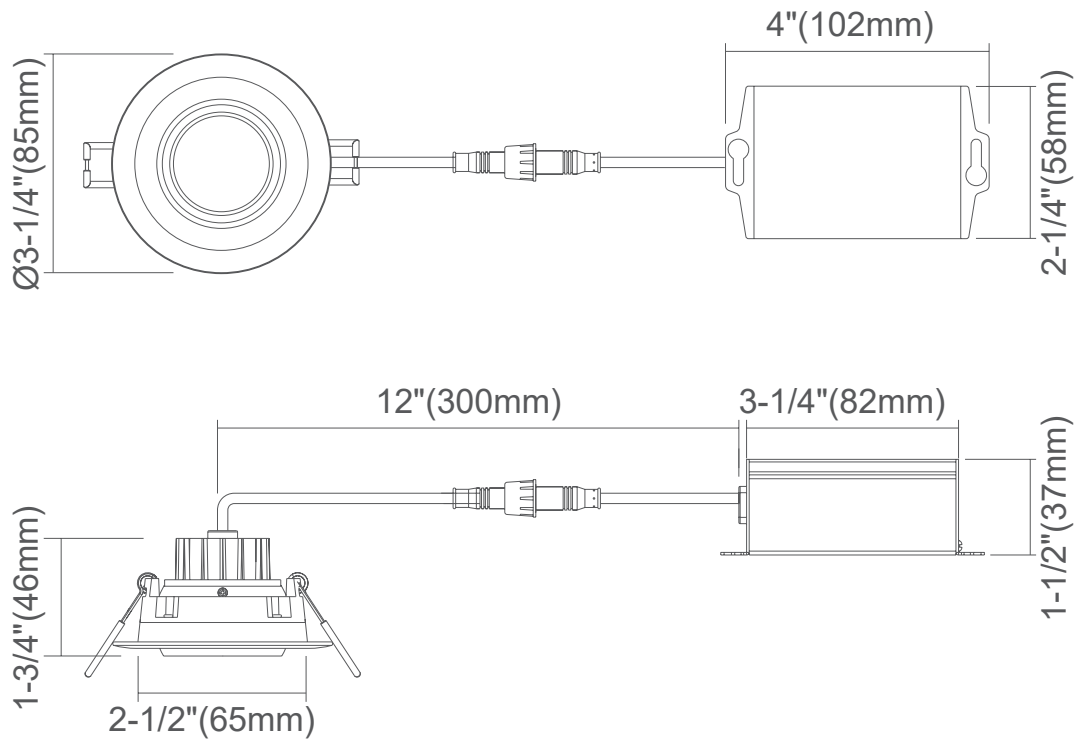

DIMENSIONS

ACCESSORIES

JBX-9W
High Voltage Driver

CUNV
Universal Pre-Mounting Plate

JBX-EXT
Extension Cable (6'/10')

EMB
Emergency Backup