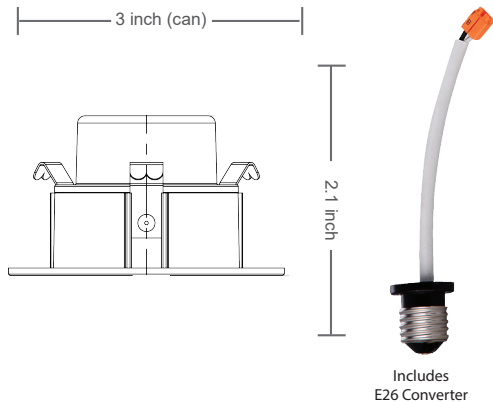

# DOWNLIGHT 3INCH

The new EnVision architectural retrofit downlight surpasses other recessed lights on the market. With a depth of .50 inches the downlight is focused on decreasing glare and achieving full performance from the LED's. At 550 Lumens, CRI >90, and fully dimmable, you have plenty of light when desired. The light turns on instantly, and is not affected by frequent on/off switching.

### Product Information:

- Increase energy savings and shorten payback period
- High intensity: ready to replace existing 50w halogens
- Title 24 (Ideal) Connector Plug
- Dimmable: Compatible with most dimmers down to 5%
- Fits most 3inch cans

Type	Model	Volt	Watt	Lumen	Color	CRI	Beam Spread
3INCH	LED-ADL-3-8W-27K	120V	8W	550	Soft- 2700k	>90	120°
3INCH	LED-ADL-3-8W-30K	120V	8W	550	Warm- 3000k	>90	120°
3INCH	LED-ADL-3-8W-40K	120V	8W	550	Cool- 4000k	>90	120°
3INCH	LED-ADL-3-8W-50K	120V	8W	550	Day- 5000k	>90	120°