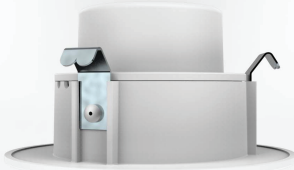

# DOWNLIGHT 3INCH

The new EnVision architectural retrofit downlight surpasses other recessed lights on the market. With a depth of .50 inches the downlight is focused on decreasing glare and achieving full performance from the LED's. At 550 Lumens, CRI >90, and fully dimmable, you have plenty of light when desired. The light turns on instantly, and is not affected by frequent on/off switching.

### Applications:

- Recessed Downlighting
- New Construction
- Residential Lighting

### Product Information:

- Increase energy savings and shorten payback period
- High intensity: ready to replace existing 50w halogens
- Title 24 (Ideal) Connector Plug
- Dimmable: Compatible with most dimmers down to 5%
- Fits most 3inch cans