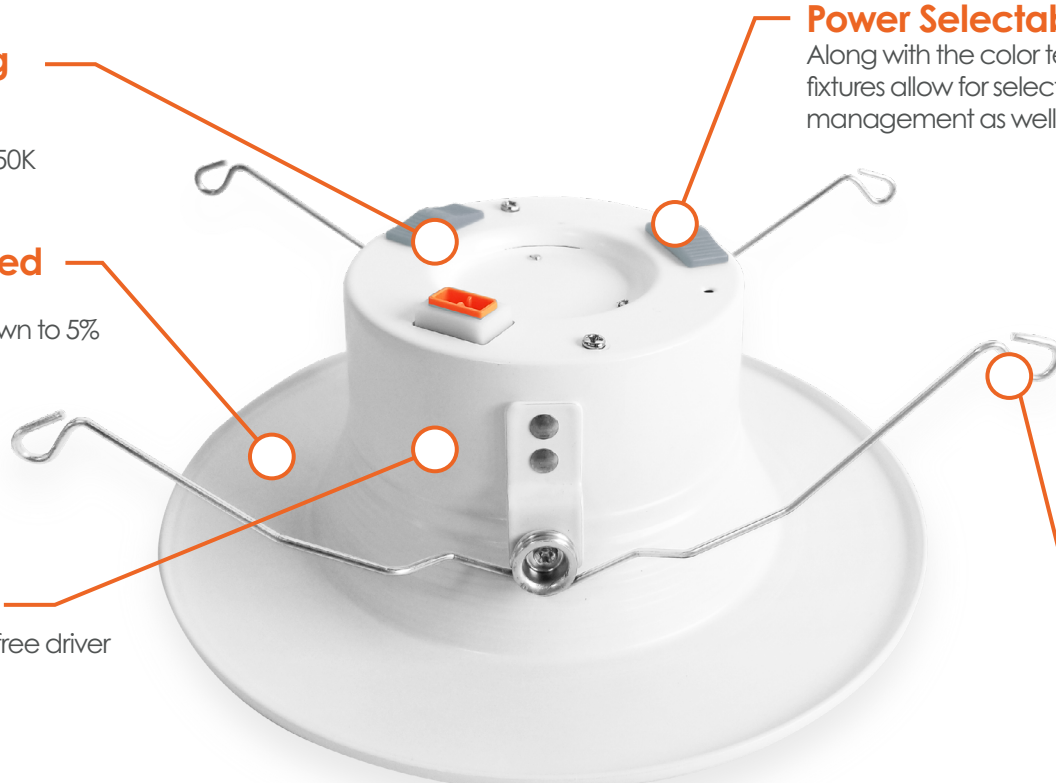

Applications:

- New Construction
- Recessed Downlighting
- Residential Lighting

Product Information:

- IP65 Wet Location
- Selectable between 5CCT, and 3 different wattages
- Instant On
- Compatible with most dimmers down to 5%
- High CRI>90

Dimmable and IP65 Rated

Suitable for wet locations, and compatible with most dimmers down to 5%

Internal Flicker-Free Driver

Made with a high quality internal flicker free driver which is also triac-dimmable

Power Selectable

Along with the color temp, these fixtures allow for selectable power management as well

(4in version installation clips)

Easy-Mount Spring Clips

Allows for tool-less retrofit installation
(Only available on 5/6in version)