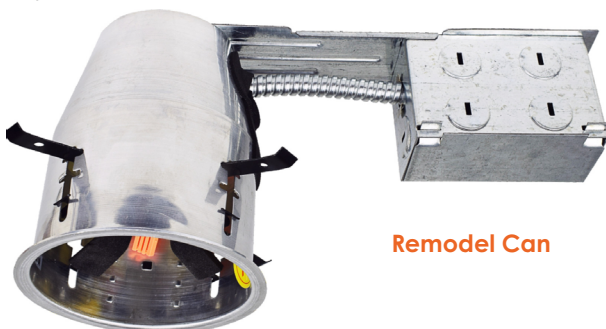

New Construction Can

Remodel Can

DIMMER COMPATIBILITY

Dimmer Model	Dimmer Brand	Compatible
MRF2-6CL-WH	Lutron	Yes
MACL-153M-WH	Lutron	Yes
DVLV-600P-WH	Lutron	Yes
DVCL-153P-WH	Lutron	Yes
6683	Leviton	Yes
PD-6WCL-WH	Lutron	Yes
6684	Leviton	Yes
6674	Leviton	Yes
6672	Leviton	Yes
6631	Leviton	Yes
6613-PL	Leviton	Yes
VPI06-1LZ	Leviton	Yes
SCL-153P	Lutron	Yes
9530WS	Cooper	Yes
IPL06	Leviton	Yes

TRIMS & CANS

Accessory Model	Accessory Description
E26-LED-CON	Downlight Quick Connector (E26)
GU24-LED-CON	Downlight Quick Connector (GU24)
RDL-4-TRIM-BLK-SM	4" Black Snap-On Trim Smooth
RDL-4-TRIM-BZ-SM	4" Bronze Snap-On Trim Smooth
RDL-4-TRIM-BN-SM	4" Brushed Nickel Snap-On Trim Smooth
RDL-4-TRIM-BLK-BFL	4" Black Snap-On Trim Baffle
RDL-4-TRIM-BZ-BFL	4" Bronze Snap-On Trim Baffle
RDL-4-TRIM-BN-BFL	4" Brushed Nickel Snap-On Trim Baffle
RDL-4-TRIM-WHT-BFL	4" White Snap-On Trim Baffle
RDL-4-TRIM-CUSTOM	4" Custom Trim (Contact for Price)
RDL-5/6-TRIM-BLK-SM	5/6" Black Snap-On Trim Smooth
RDL-5/6-TRIM-BZ-SM	5/6" Bronze Snap-On Trim Smooth
RDL-5/6-TRIM-BN-SM	5/6" Brushed Nickel Snap-On Trim Smooth
RDL-5/6-TRIM-BLK-BFL	5/6" Black Snap-On Trim Baffle
RDL-5/6-TRIM-BZ-BFL	5/6" Bronze Snap-On Trim Baffle
RDL-5/6-TRIM-BN-BFL	5/6" Brushed Nickel Snap-On Trim Baffle
RDL-5/6-TRIM-WHT-BFL	5/6" White Snap-On Trim Baffle
RDL-5/6-TRIM-CUSTOM	5/6" Custom Trim (Contact for Price)
C4-NC-ICAT	4" New Construction Can
C4-RM-ICAT	4" Remodel Can
C6-NC-ICAT	6" New Construction Can
C6-RM-ICAT	6" Remodel Can