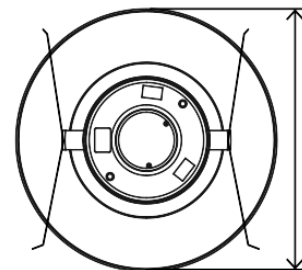

Power Selectable

Along with the color temp, these fixtures allow for selectable power management as well

(4in version installation clips)

Easy-Mount Spring Clips

Allows for tool-less retrofit installation
(Only available on 5/6in version)

5"

7.25"

2.25"

4 inch

2.35"

5/6 inch

ACCESSORIES

TRIM-BN
(Brushed Nickel)