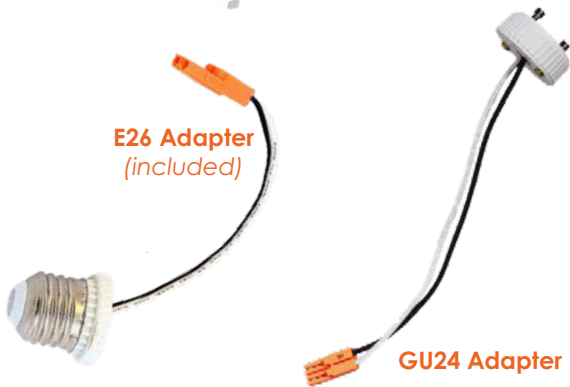

TRIM-WH
(White)

E26 Adapter
(included)