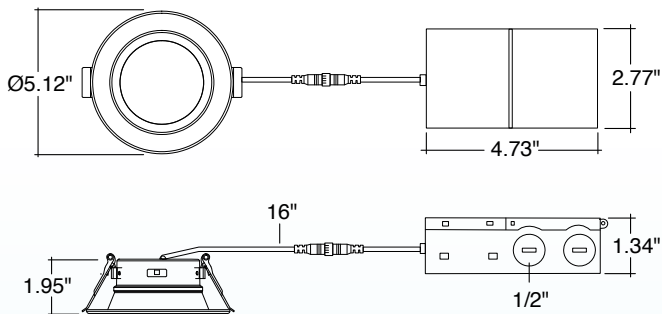

### Mounting & Installations:

- Cut Out Dimensions:
  - 4": 4-1/4"
  - 6": 6-1/4"
- Optional new construction plate available
- This fixture does not fit into a recessed can
- No housing needed in remodel applications, tension clips mount into 1/2" to 1.5" thick ceiling
- Can be removed from below the ceiling for service or replacement
- Pre-wired junction box with circuit wiring built in (3 in / 3 out)

## MEASUREMENTS

4 inch

5/6 inch