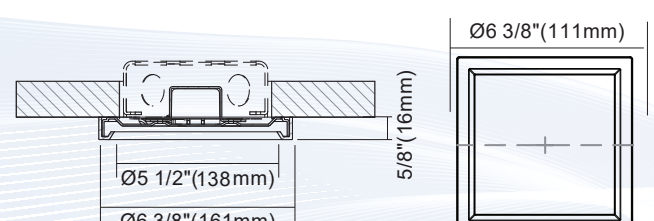

## DIMENSIONS

5" Round

7" Round

5" Square

7" Square

# SLIMLINE DISK 5" AND 7"

5" Polar Graph

Maximum Candela = 209.75 Located At Horizontal Angle = 247.5, Vertical Angle = 2  
 # 1 - Vertical Plane Through Horizontal Angles (247.5 - 67.5) (Through Max. Cd.)  
 # 2 - Horizontal Cone Through Vertical Angle (2) (Through Max. Cd.)