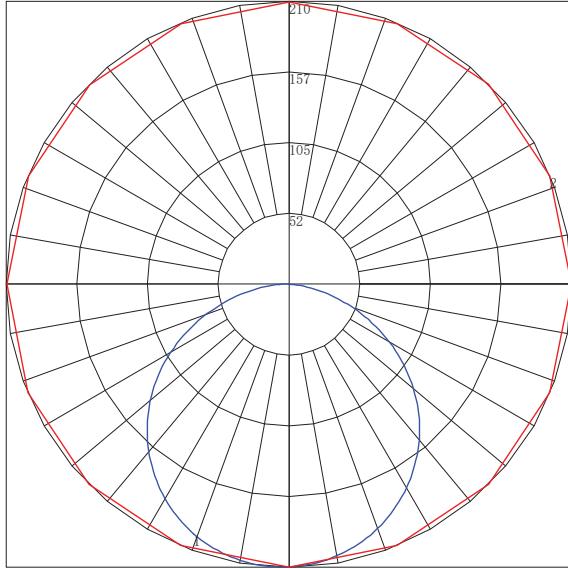

## DIMENSIONS

5" Round

7" Round

5" Square

7" Square

# SLIMLINE DISK 5" AND 7"

5" Polar Graph

Maximum Candela = 209.75 Located At Horizontal Angle = 247.5, Vertical Angle = 2  
 # 1 - Vertical Plane Through Horizontal Angles (247.5 - 67.5) (Through Max. Cd.)  
 # 2 - Horizontal Cone Through Vertical Angle (2) (Through Max. Cd.)

7" Polar Graph

Maximum Candela = 354.8 Located At Horizontal Angle = 292.5, Vertical Angle = 2  
 # 1 - Vertical Plane Through Horizontal Angles (292.5 - 112.5) (Through Max. Cd.)  
 # 2 - Horizontal Cone Through Vertical Angle (2) (Through Max. Cd.)