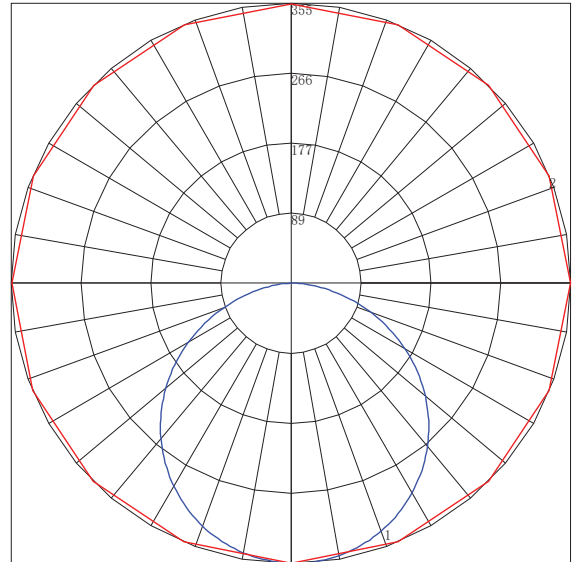

## DIMENSIONS

5" Round

7" Round

5" Square

7" Square

# SLIMLINE DISK 5" AND 7"

5" Polar Graph

Maximum Candela = 209.75 Located At Horizontal Angle = 247.5, Vertical Angle = 2  
 # 1 - Vertical Plane Through Horizontal Angles (247.5 - 67.5) (Through Max. Cd.)  
 # 2 - Horizontal Cone Through Vertical Angle (2) (Through Max. Cd.)

7" Polar Graph

Maximum Candela = 354.8 Located At Horizontal Angle = 292.5, Vertical Angle = 2  
 # 1 - Vertical Plane Through Horizontal Angles (292.5 - 112.5) (Through Max. Cd.)  
 # 2 - Horizontal Cone Through Vertical Angle (2) (Through Max. Cd.)