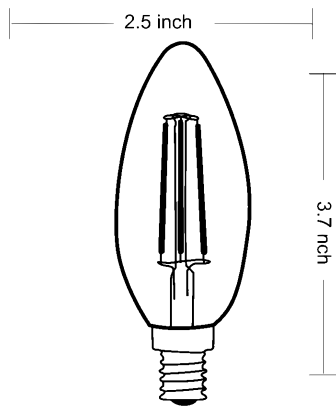

Project: _____
 Part#: _____
 Type: _____

E12 Filament 12V Candle Bulbs

The EnVision Filament E-12 12V LED resembles the traditional incandescent bulbs we love. The bulb achieves a full 360° beam spread, puts off very little heat, and importantly contains no mercury. Lastly, for each bulb replaced, not only do you save in energy costs, but you are decreasing your impact on the environment as well.

LED - FLM - E12T - 4W - 30K - 12V

1	Product	2	Type	3	Watts & Color
LED-FLM	E12 Filament Bulb 12V	E12T	E12 Candle Flame Tip Bulb 12V	4W-30K-12V	4W, 400lm, 3000K

Specs and model numbers are subject to change with or without notice