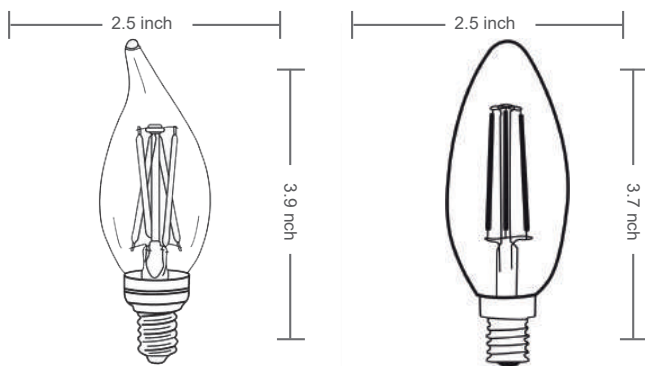

Type	Model	Volt	Watt	Lumen	Color	CRI	Beam Spread
Torpedo	LED-FLM-E12T-4W-27K*	120V	4W	400	Soft- 2700k	>90	360°
Flame	LED-FLM-E12FL-4W-27K*	120V	4W	400	Soft- 2700k	>90	360°
Torpedo	LED-FLM-E12T-4W-30K*	120V	4W	400	Warm- 3000K	>90	360°
Torpedo	LED-FLM-E12T-4W-60K	120V	4W	400	Day- 6000k	>90	360°
Torpedo	LED-FLM-E12T-6W-27K*	120V	6W	600	Soft- 2700k	>90	360°
Torpedo	LED-FLM-E12T-6W-30K*	120V	6W	600	Warm- 3000K	>90	360°
Torpedo	LED-FLM-E12T-6W-40K*	120V	6W	600	Cool- 4000k	>90	360°